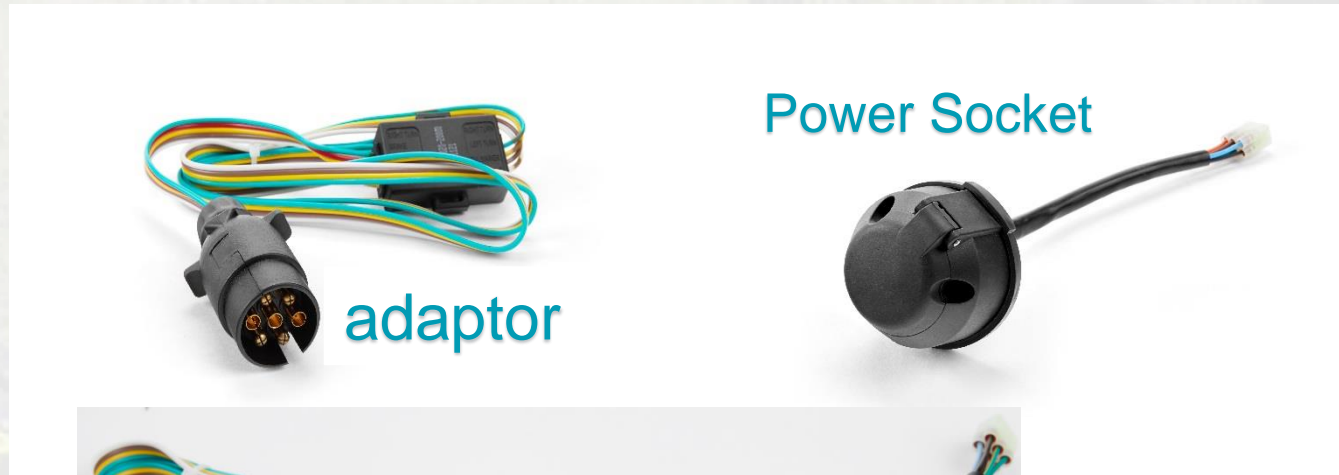

2023MY UFORCE 600 Serial ACCESSORIES

Universal

Power Socket

Accessory Name: **Power Socket & Adaptor Assembly**

Accessory Code: **7020-800200-1000**

Apply to

☒ UFORCE 600