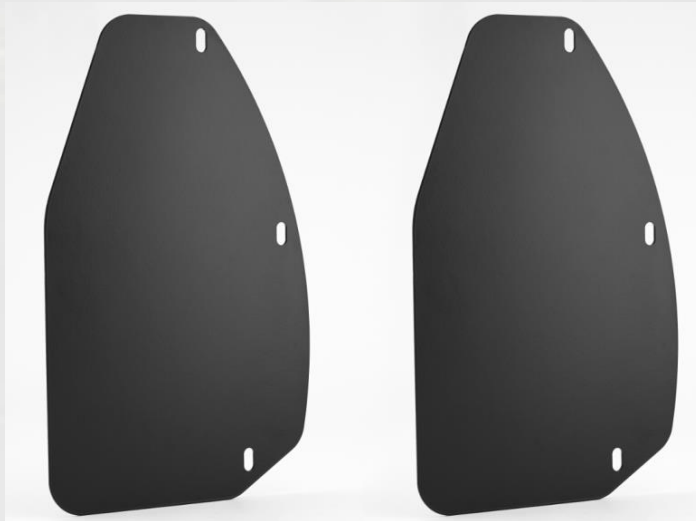

2023MY UFORCE 600 Serial ACCESSORIES

Accessory Name: **Plow Fender**

Accessory Code: **5HYV-804400-1000**

Universal

Apply to

☒ UFORCE 600