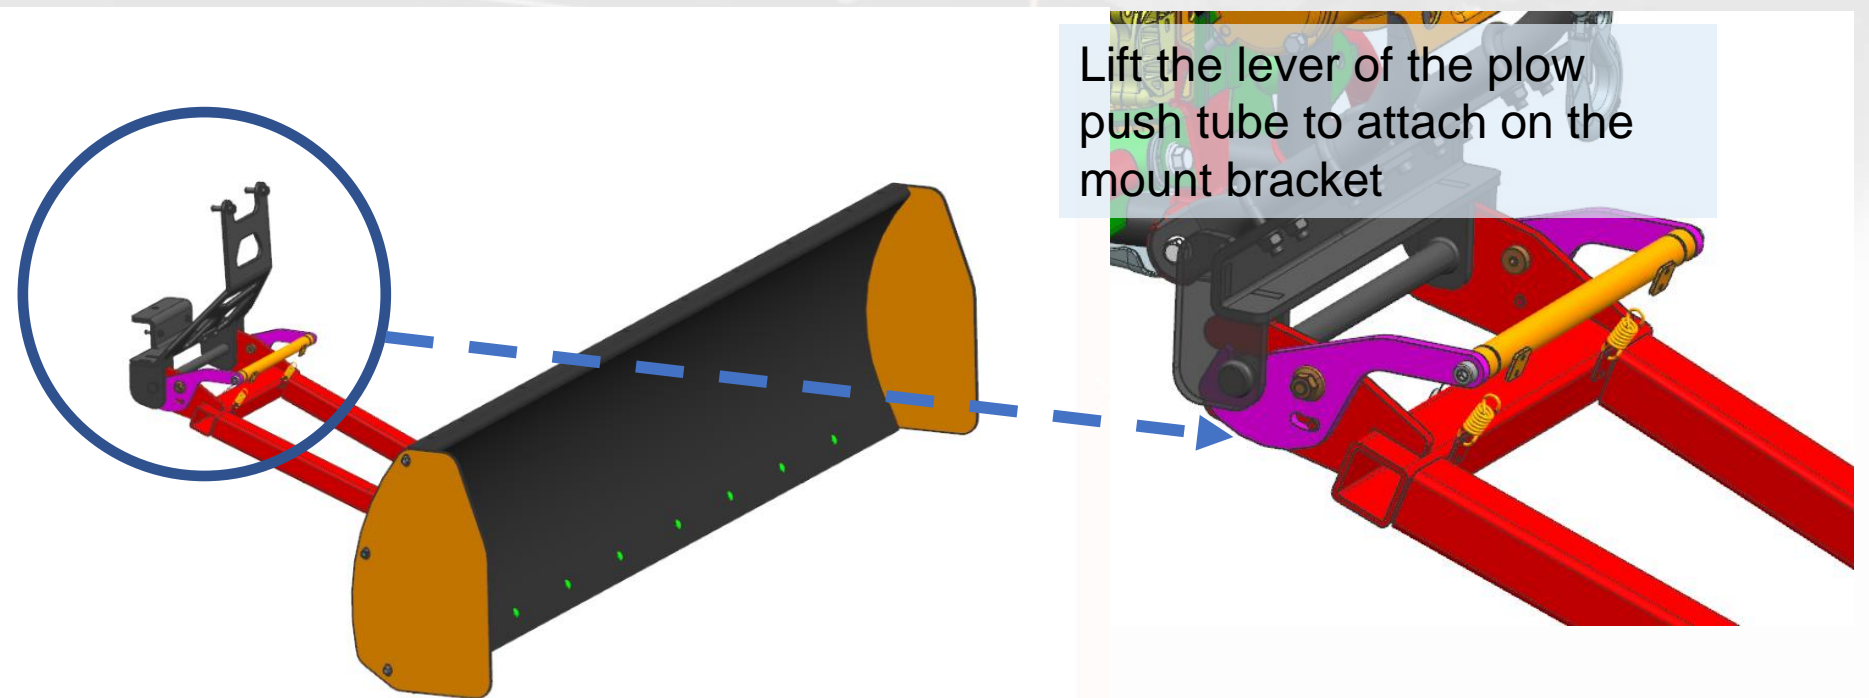

****The other parts of the plow system need to be purchased separately.**

2023MY UFORCE 600 Serial ACCESSORIES

Plow mount bracket

Plow push tube

Plow mount bracket on the front of vehicle

Lift the lever of the plow push tube to attach on the mount bracket