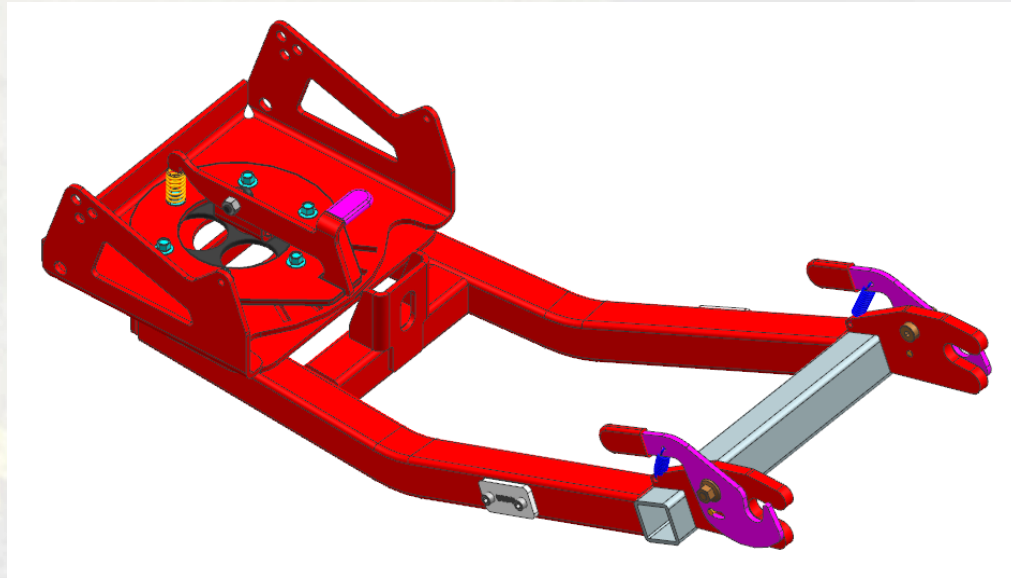

2023MY UFORCE 600 Serial ACCESSORIES

Accessory Name: **Plow Push Tube Assembly**

Accessory Code: **5HYV-804200-1000**

Universal

Apply to

☒ UFORCE 600