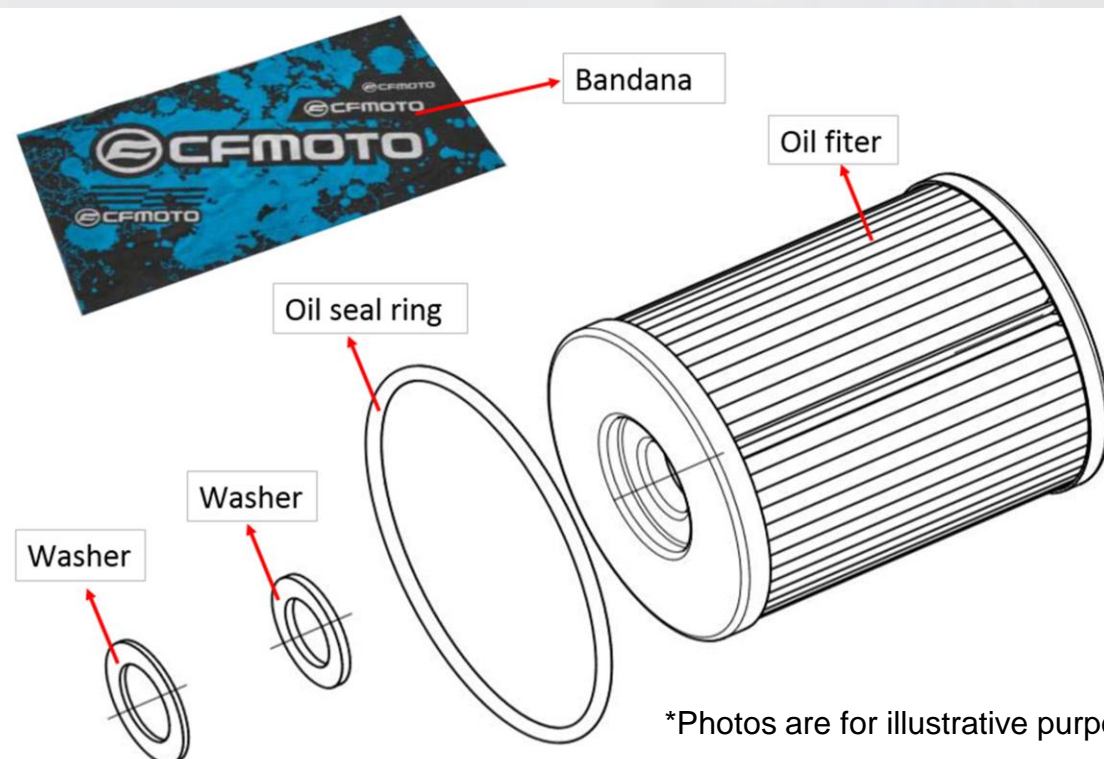

*Photos are for illustrative purposes only. Specs to change without notice. Subject to material object. Details in store.