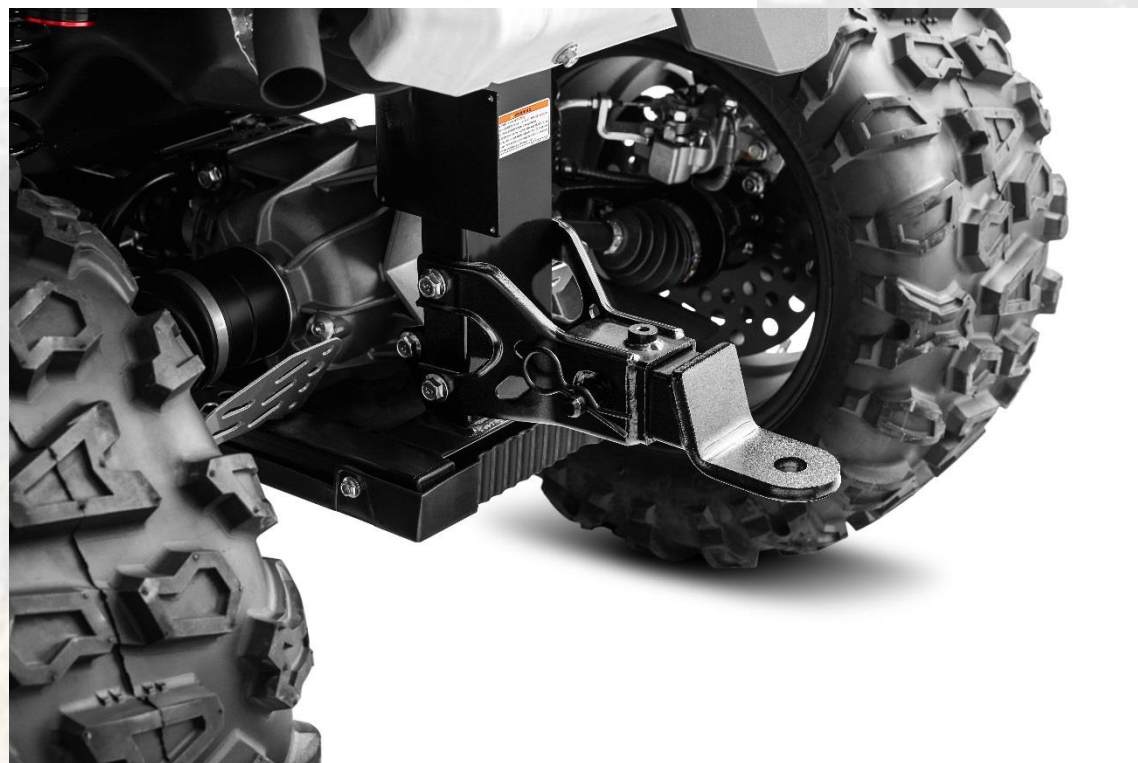

Features:

- 2 inch hitch kit for ATV/UTV
- 136mm length towing bar (from pin shaft hole to hitch ball hole)
- Easy to install and remove
- E-coated with black powder coat

** CFMOTO have 2 kinds of hitch kits for CFMOTO vehicles. consumer can pick up the hitch kit which he need.