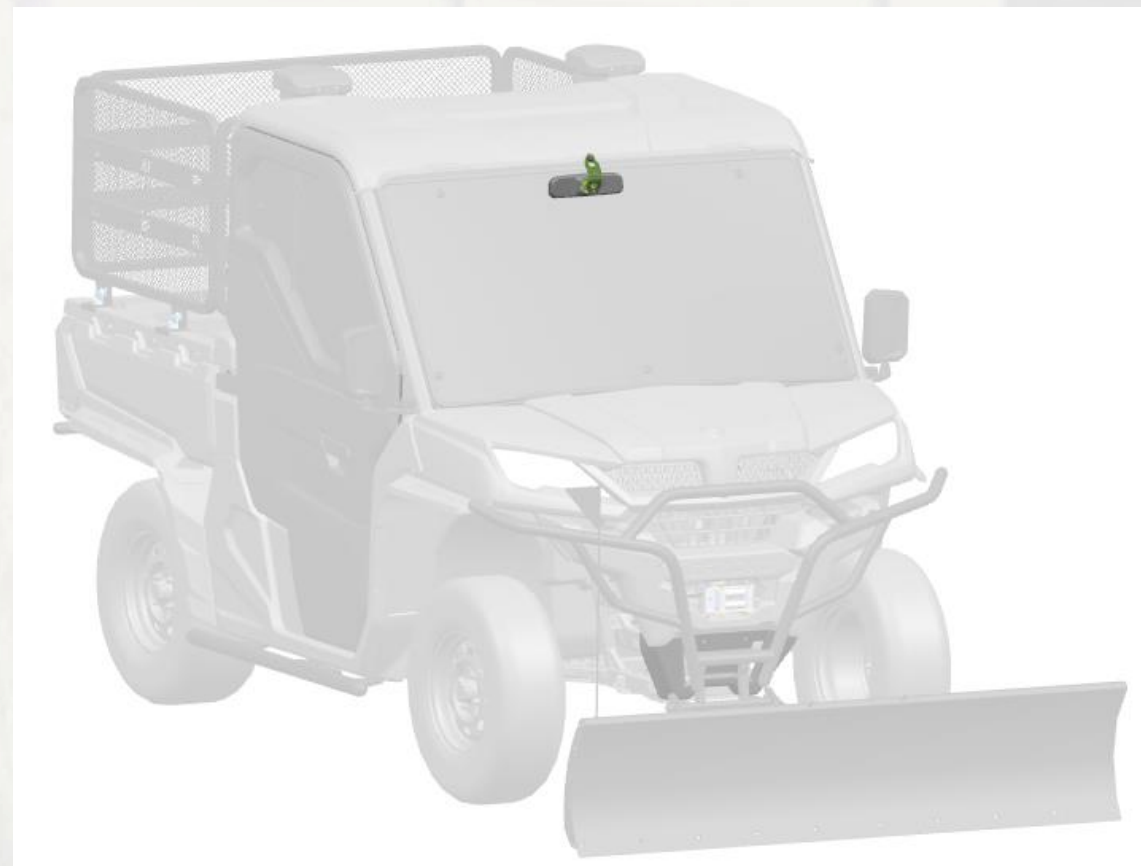

2023MY UFORCE 600 Serial ACCESSORIES

Accessory Name: **Center Mirror Assembly**

Accessory Code: **5HY#-805600-1200**

Universal

Apply to

UFORCE 600

Features:

- Perfect Fit on UFORCE 600
- Wide range rear view, make U6 ride more safety
- Stable, quiet at low/high speed riding condition
- Compatible with roof, windshield, and other accessories