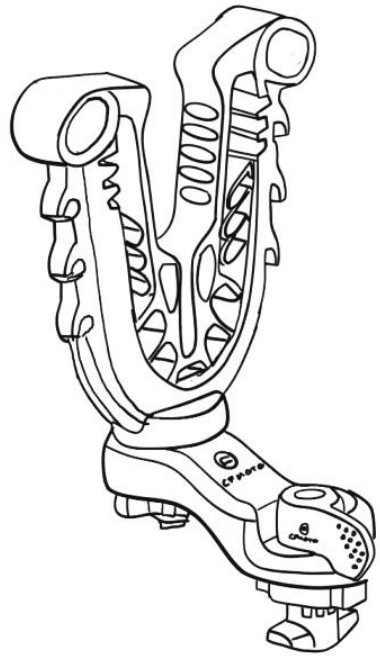

2023MY UFORCE 600 Serial ACCESSORIES