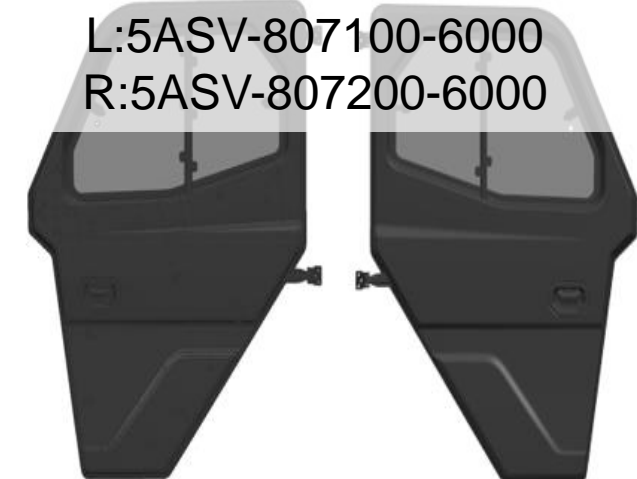

Passenger Heated Seat
5ASV-805700-6000

Driver Heated Seat
5ASV-805600-6000

Overhead Storage Bag
5HYV-809200-1000

Half Doors
5ASV-807000-6000

Full Doors
L:5ASV-807100-6000
R:5ASV-807200-6000

*Photos are for illustrative purposes only. Specs to change without notice. Subject to material object. Details in store.