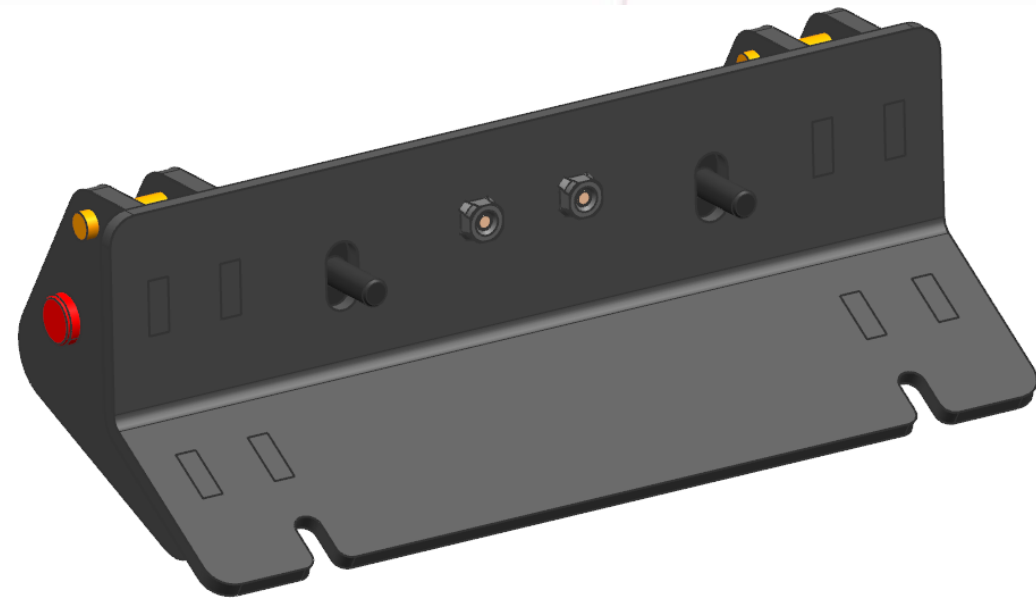

2023MY UFORCE 600 Serial ACCESSORIES