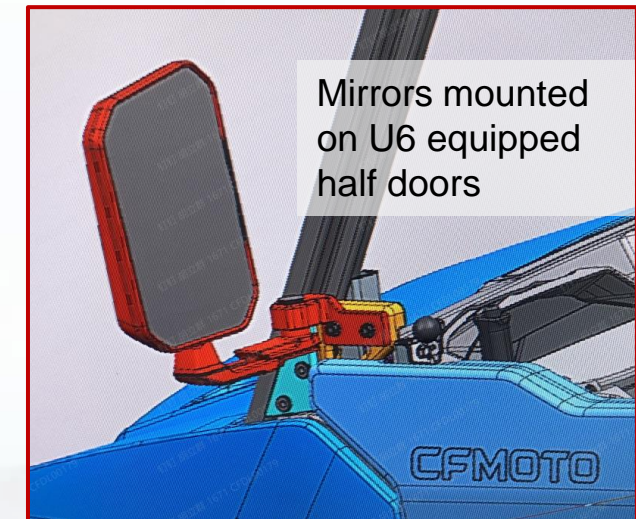

2023MY UFORCE 600 Serial ACCESSORIES

Accessory Name: **Side Mirrors Assembly**

Accessory Code: **5ASV-805500-6000**

Features:

- Perfect fit on UFORCE 600
- Wide range rear view
- Make UFORCE 600 ride more safety
- Stable, quiet at low/high speed riding condition
- Compatible with roof, windshield, and other accessories