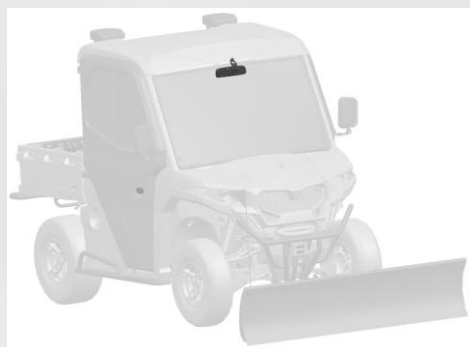

2023MY UFORCE 600 Serial ACCESSORIES

Accessory Name: **Center Mirror Assembly - Premium**

Accessory Code: **5BWV-805600-5000**

Universal

Apply to

UFORCE 600

Key Features:

- Large range rear review, make U6 ride more safety
- Aluminum mounting brackets
- Stable, quiet at low/high speed riding condition
- Compatible with roof, windshield, and other accessories