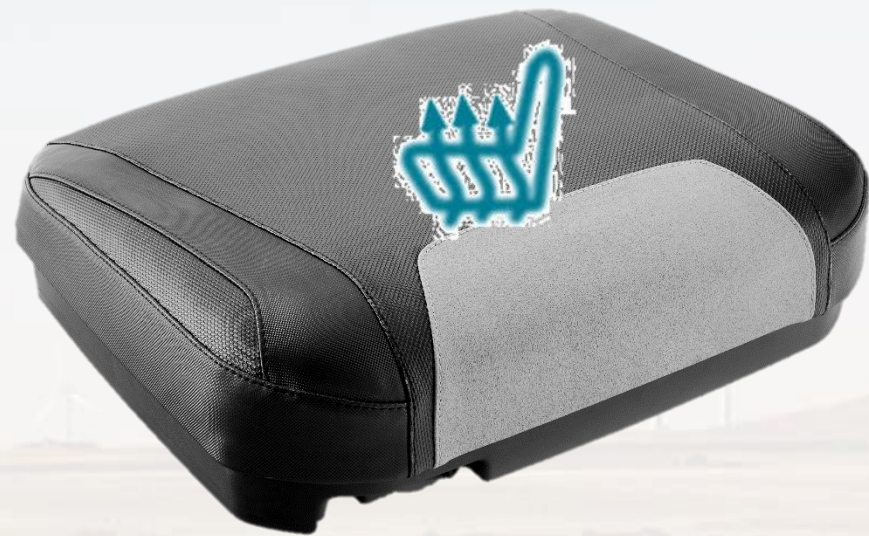

2023MY UFORCE 600 Serial ACCESSORIES

Accessory Name: **Driver Heated Seat Assembly**

Accessory Code: **5ASV-805600-6000**

Apply to

☒ UFORCE 600