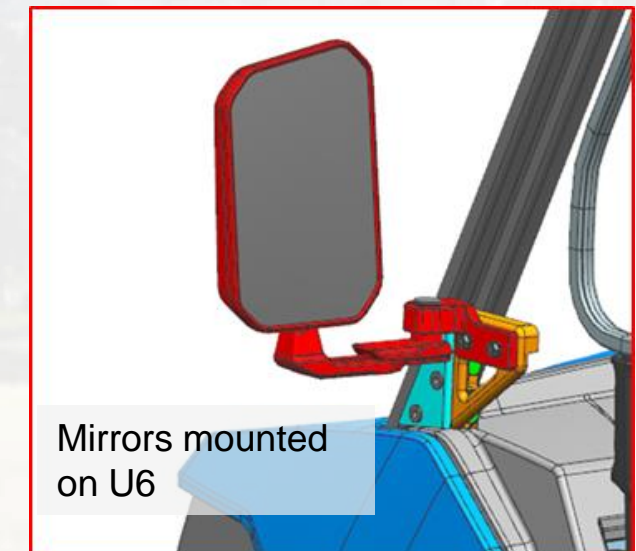

2023MY UFORCE 600 Serial ACCESSORIES

Accessory Name: **Side Mirrors Assembly**

Accessory Code: **5ASV-805500-6000**

Features:

- Perfect fit on UFORCE 600
- Wide range rear view
- Make UFORCE 600 ride more safety
- Stable, quiet at low/high speed riding condition
- Compatible with roof, windshield, and other accessories