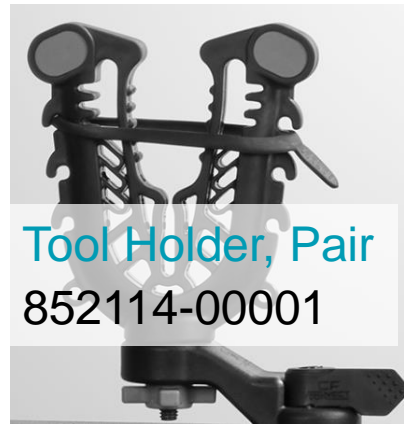

2023MY UFORCE 1000 Serial ACCESSORIES

Universal Accessories

Winch Remote Controller
5HYV-801500-1000

Tools Box
5BYV-804100-1000

Tool Holder, Pair
852114-00001

ORB Light
5HYV-800100-1000

Vehicle Cover
UNIS-850300

Tree Saver Strap
9DS#-808302-6000

Synthetic Winch Rope
7020-800750

Winch Rope Fairlead
7030-150701

Oil Filter Kit
080V-808200-1000

Power Socket & Adaptor
7020-800200-1000

Hitch kit (290mm)
9AW#-808100

Hitch kit (136mm)
7000-808100