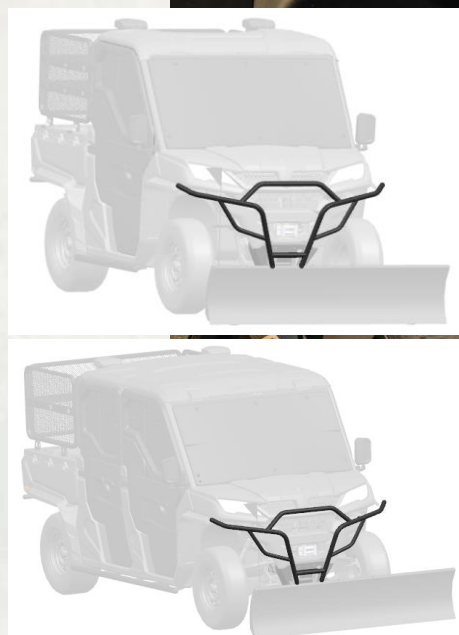

2023MY UFORCE 1000 Serial ACCESSORIES

Accessory Name: **Front Bumper Assembly**

Accessory Code: **5HY#-801100-1000**

Apply to

- UFORCE 1000
- UFORCE 1000 XL

Features:

- Steel Tube diameter 38mm & wall thickness 2mm
- Durable, E-coated with black powder coat
- Easy to install
- Provides front protection of vehicle
- Headlight protection
- Works with winch system and plow system