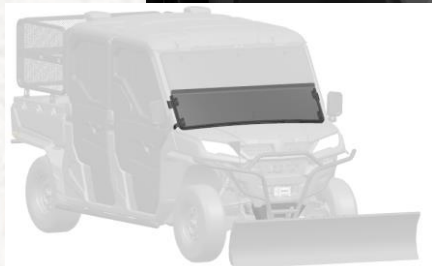

2023MY UFORCE 1000 Serial ACCESSORIES

CF
CONNECT™

Accessory Name: **Front Half Windshield Assembly**

Accessory Code: **5SYV-805300-1000**

Apply to

- UFORCE 1000
- UFORCE 1000 XL

Key Features:

- Made of impact-resistant 6mm thickness polycarbonate
- Excellent visibility
- Surface hardening treatment
- Stable and quiet at riding condition
- UV and weather endurance with no yellowing
- Protects drivers and passenger from the elements
- With CF Connect, tool-less, Easy to install and remove after initial installation