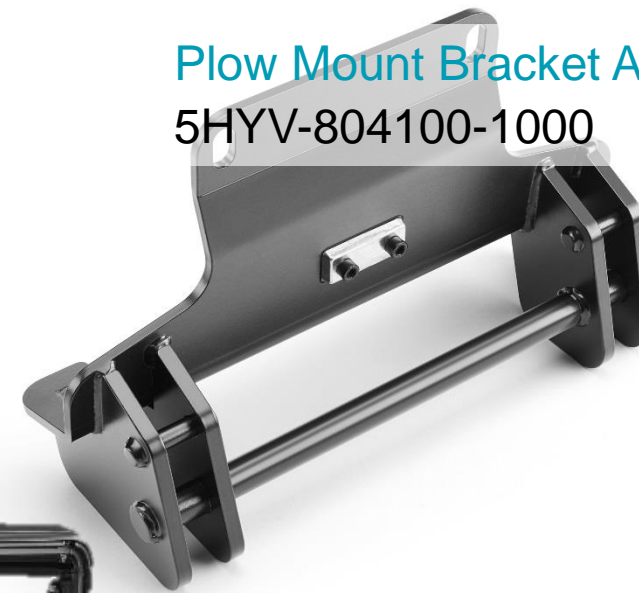

2023MY UFORCE 1000 Serial ACCESSORIES

Plow System

*Photos are for illustrative purposes only. Specs to change without notice. Subject to material object. Details in store.

2023MY UFORCE 1000 Serial ACCESSORIES

REF	ACCESSORY CODE	ACCESSORY NAME	总成名称	REMARK	APPLY TO
1	5HY#-801100-1000	Front Bumper Assembly	前保险杠总成		U10 & U10 XL
2	5HY#-801300-1000	Nerf Bars Assembly – U10	侧保险杠组合 – U10		U10
3	5SY#-801300-6000	Nerf Bars Assembly – U10 XL	侧保险杠组合 – U10 XL		U10 XL
4	5HY#-801200-1000	Rear Bumper Assembly	后保险杠总成		U10 & U10 XL
5	5HY#-805600-1200	Center Mirror Assembly	中后视镜总成 (老款)	Universal	U10 & U10 XL
6	5BWV-805600-5000	Center Mirror Assembly - premium	中后视镜总成 (新款)	Universal	U10 & U10 XL
7	5HY#-805500-1200	Side Mirrors Assembly	侧后视镜总成		U10 & U10 XL
8	5HY#-803000-1200	Snorkel Kit	加高进气总成		U10 & U10 XL
9	5HYV-806100-1000	Cargo Box Assembly	货箱总成		U10 & U10 XL
10	5HYV-806200-1000	Cargo Bed Rack Assembly	货厢架总成		U10 & U10 XL
11	5HYV-805800-1000	HDPE Skid Plate Assembly (8mm) – U10	加厚塑料底板总成 – U10		U10
12	5SYV-806800-1000	HDPE Skid Plate Assembly (8mm) – U10 XL	加厚塑料底板总成 – U10 XL		U10 XL
13	5HYV-807100-1000	Left Full Door Assembly	左边门总成		U10 & U10 XL
14	5HYV-807200-1000	Right Full Door Assembly	右边门总成		U10 & U10 XL
15	5SYV-805100-1000	Front Full Windshield Assembly – PC	前全挡风玻璃-PC (聚碳酸酯)		U10 & U10 XL