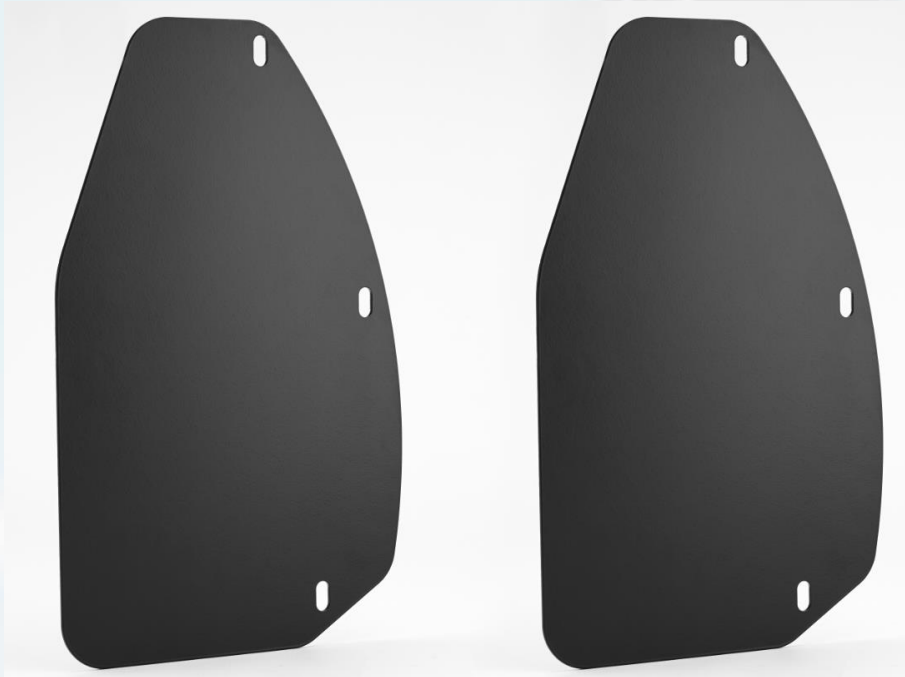

2023MY UFORCE 1000 Serial ACCESSORIES