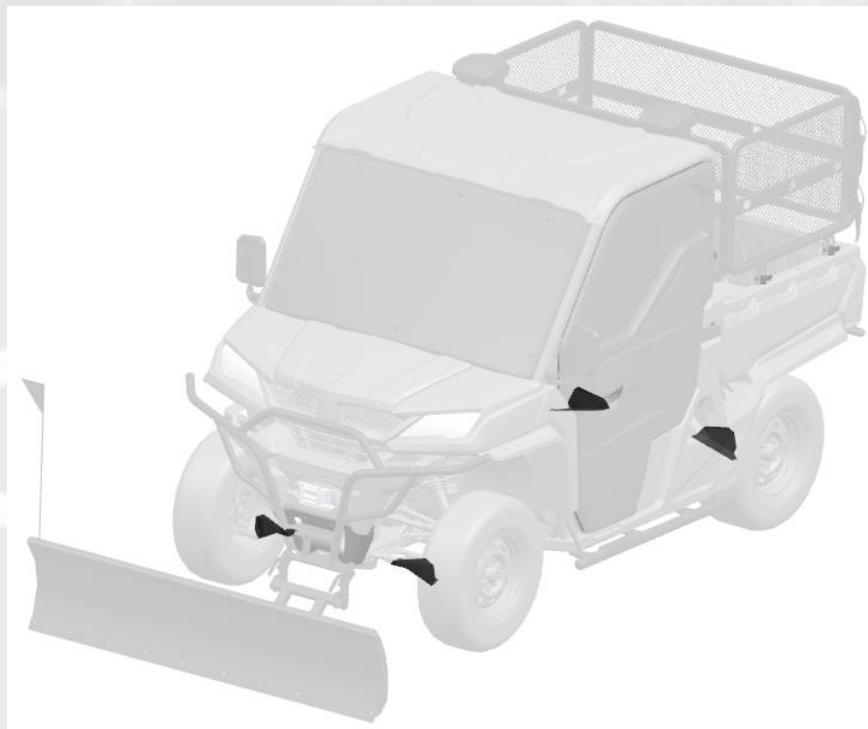

Accessory Name: **A-Arm Protector Assembly**

Accessory Code: **5HY0-805100**

Apply to

- UFORCE 1000
- UFORCE 1000 XL

Features:

- Made of high strength aluminum (thickness 3mm)
- Ultimate durability
- High impact strength
- Offering great protection in rough terrain