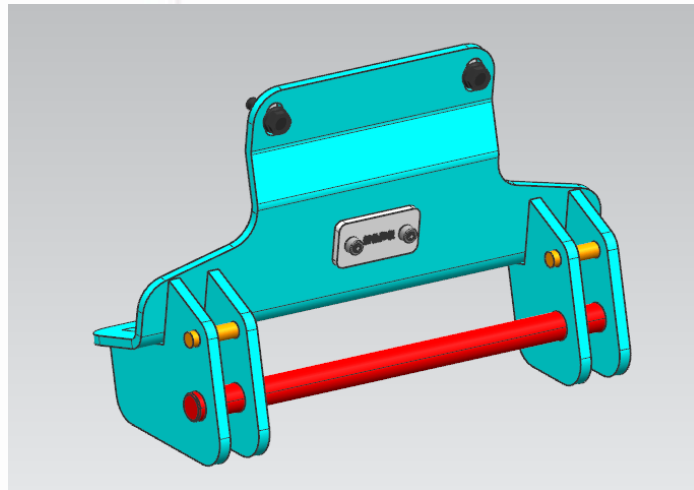

2023MY UFORCE 1000 Serial ACCESSORIES