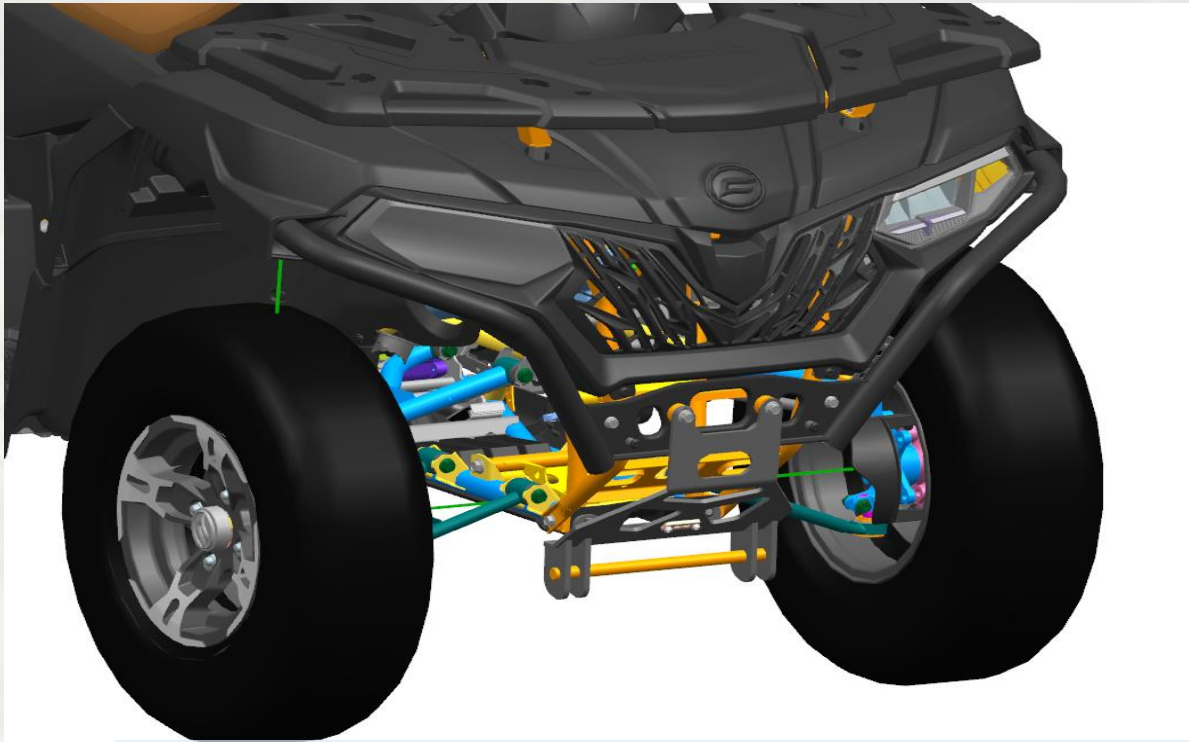

****The other parts of the plow system need to be purchased separately.**

2023MY UFORCE 1000 Serial ACCESSORIES

Plow mount bracket

Plow push tube

Plow mount bracket on the front of vehicle

*Photos are for illustrative purposes only. Specs to change without notice. Subject to material object. Details in store.