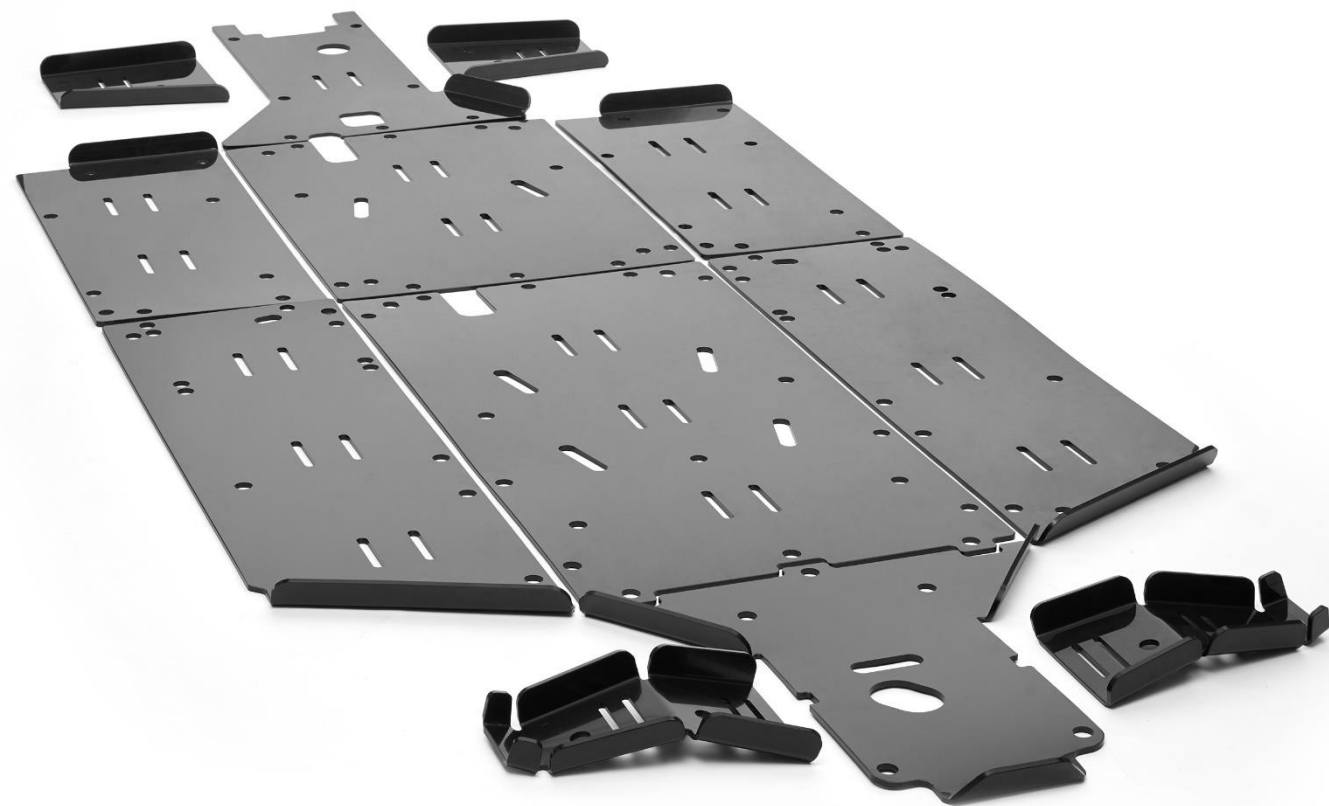

Accessory Code: **5SYV-806800-1000**

Key Features:

- Made of high density polyethylene HDPE (thickness 8mm)
- Ultimate durability
- High impact strength
- Offering great protection in rough terrain
- Fit on UFORCE 1000 XL perfectly