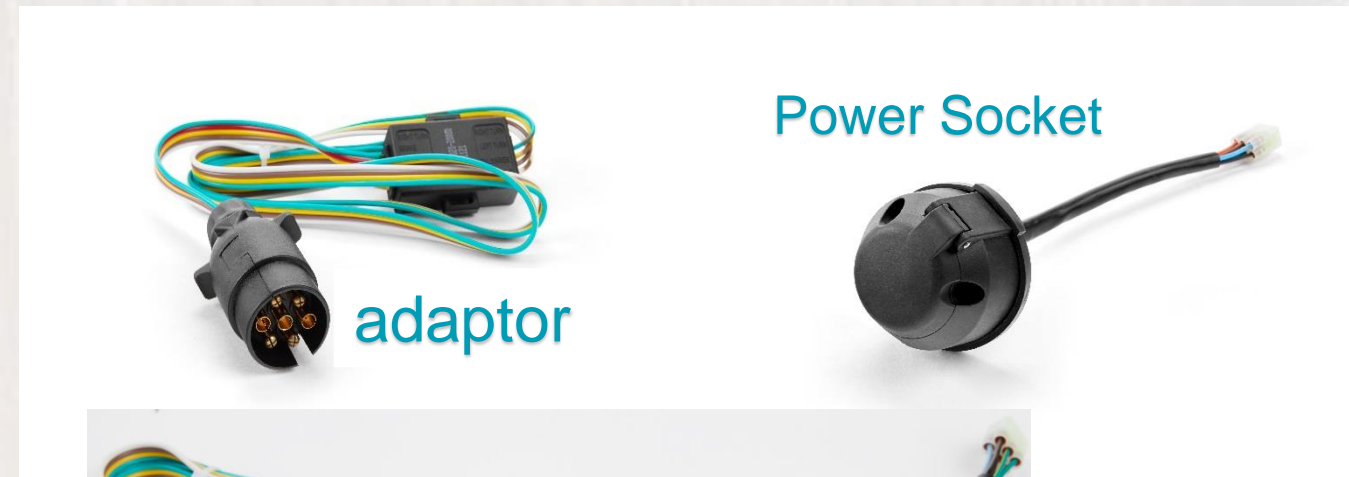

Accessory Code: **7030-150701**

Apply to

- UFORCE 1000
- UFORCE 1000 XL

Features:

- Used with CFMOTO winch
- Aluminum fairlead reduces wear on wire rope for heavy attachment application

****it could be used on any CFMOTO vehicle which equipped with a winch**

2023MY UFORCE 1000 Serial ACCESSORIES

Universal

Accessory Name: **Power Socket & Adaptor Assembly**

Accessory Code: **7020-800200-1000**

Features:

- Use for all CFMOTO vehicle with trailer
- The socket cover defense against dirt and water
- Power socket is for trailer in most markets, added Adaptor is for North America Market