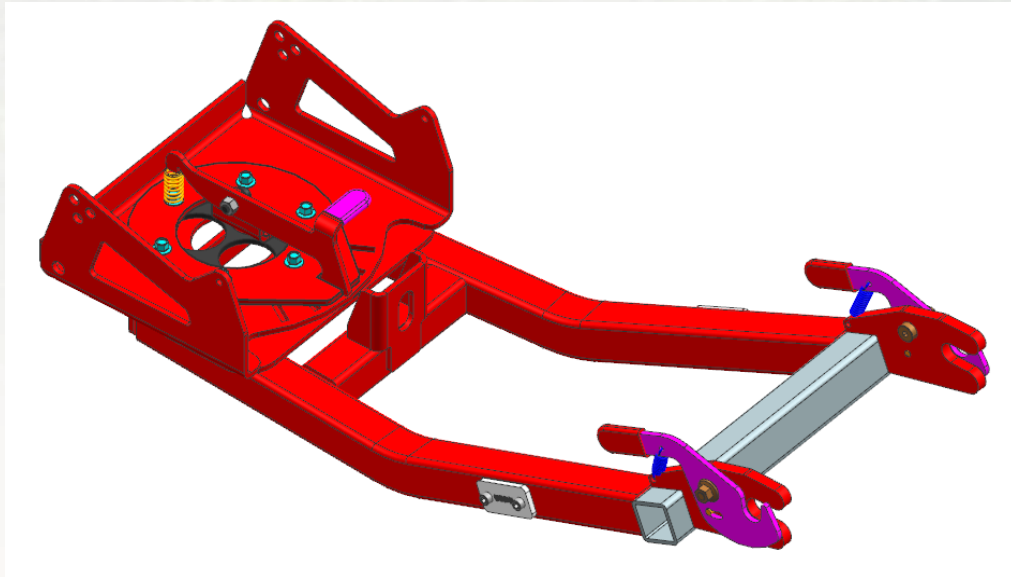

2023MY UFORCE 1000 Serial ACCESSORIES

Accessory Name: **Plow Push Tube Assembly**

Accessory Code: **5HYV-804200-1000**

Universal

Apply to

- ☒ UFORCE 1000
- ☒ UFORCE 1000 XL