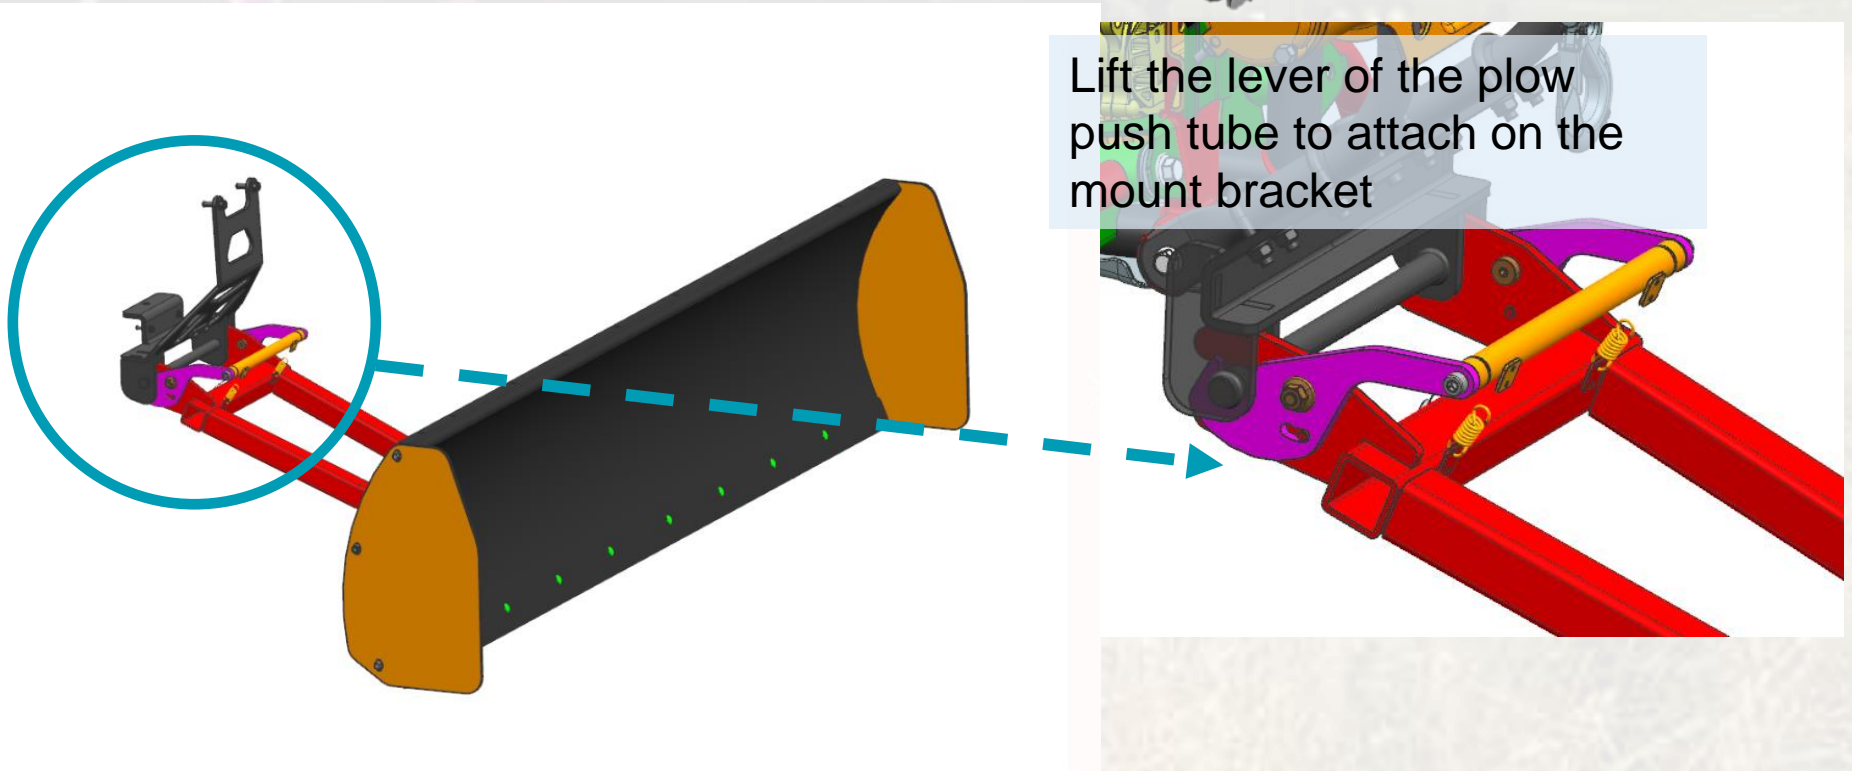

****The other parts of the plow system need to be purchased separately.**

2023MY UFORCE 1000 Serial ACCESSORIES

Plow mount bracket

Plow push tube

Plow mount bracket on the front of vehicle

*Photos are for illustrative purposes only. Specs to change without notice. Subject to material object. Details in store.