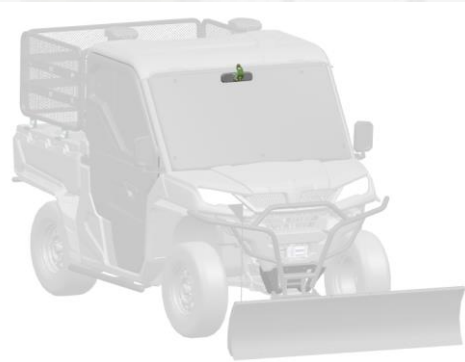

2023MY UFORCE 1000 Serial ACCESSORIES

Universal

Accessory Name: **Center Mirror Assembly**

Accessory Code: **5HY#-805600-1200**

Apply to

- ☒ UFORCE 1000
- ☒ UFORCE 1000 XL

Features:

- Perfect Fit on UFORCE 1000 and UFORCE 1000 XL
- Wide range rear view, make U10 ride more safety
- Stable, quiet at low/high speed riding condition
- Compatible with roof, windshield, and other accessories

**it can work for UFORCE 600, UFORCE 1000 and UFORCE 1000 XL.

*Photos are for illustrative purposes only. Specs to change without notice. Subject to material object. Details in store.