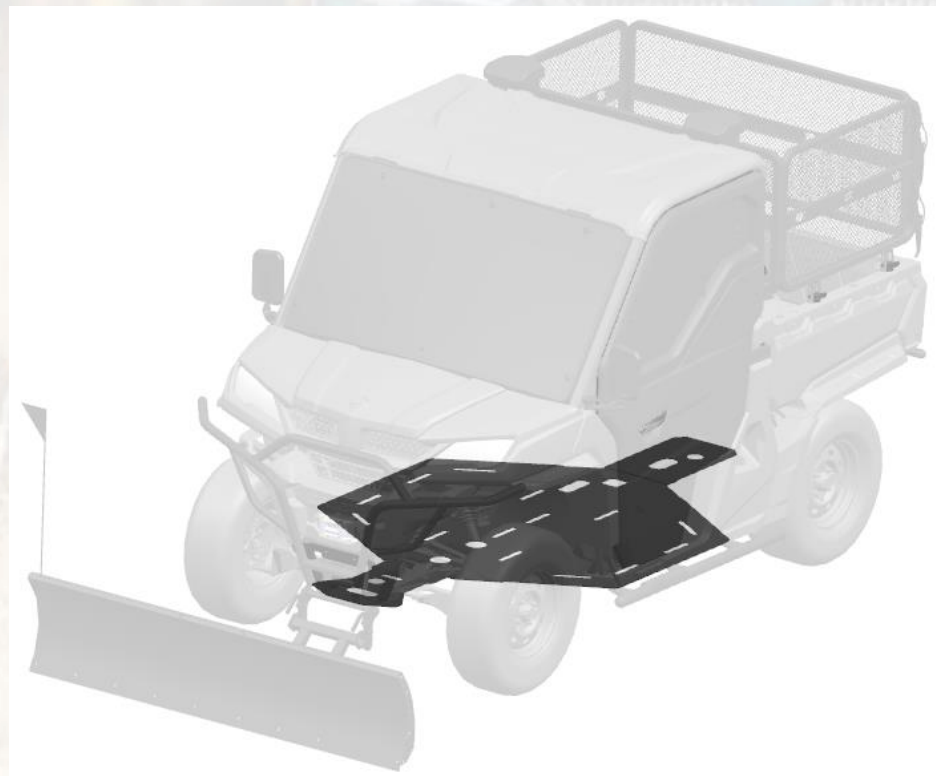

2023MY UFORCE 1000 Serial ACCESSORIES

UFORCE
1000
EPSTREK

Accessory Name: **Skid Plate Assembly**

Accessory Code: **5HY0-805200**

**available for UFORCE 1000 only.

Features:

- Made of high strength aluminum (thickness 3mm)
- Ultimate durability
- High impact strength
- Offering great protection in rough terrain

Apply to

- ☒ UFORCE 1000
- ☐ UFORCE 1000 XL