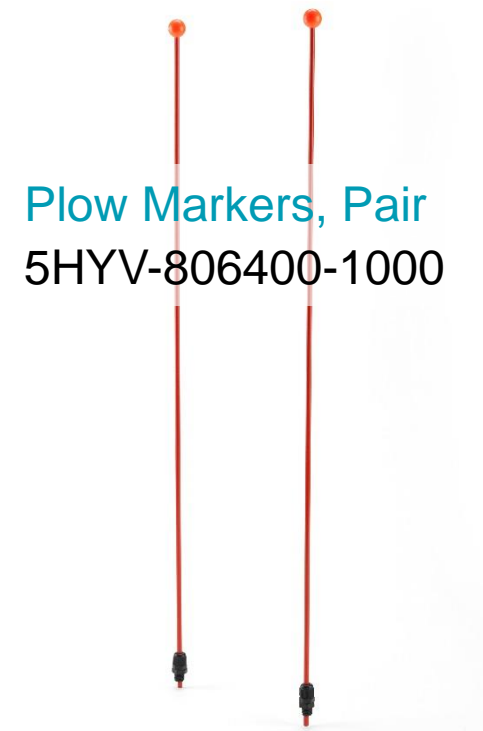

2023MY UFORCE 1000 Serial ACCESSORIES

Plow System

*Photos are for illustrative purposes only. Specs to change without notice. Subject to material object. Details in store.

2023MY UFORCE 1000 Serial ACCESSORIES

REF	ACCESSORY CODE	ACCESSORY NAME	总成名称	REMARK	APPLY TO
1	5HY#-801100-1000	Front Bumper Assembly	前保险杠总成		U10 & U10 XL
2	5HY#-801300-1000	Nerf Bars Assembly – U10	侧保险杠组合 – U10		U10
3	5SY#-801300-6000	Nerf Bars Assembly – U10 XL	侧保险杠组合 – U10 XL		U10 XL
4	5HY#-801200-1000	Rear Bumper Assembly	后保险杠总成		U10 & U10 XL
5	5HY#-805600-1200	Center Mirror Assembly	中后视镜总成 (老款)	Universal	U10 & U10 XL
6	5BWV-805600-5000	Center Mirror Assembly - premium	中后视镜总成 (新款)	Universal	U10 & U10 XL
7	5HY#-805500-1200	Side Mirrors Assembly	侧后视镜总成		U10 & U10 XL
8	5HY#-803000-1200	Snorkel Kit	加高进气总成		U10 & U10 XL
9	5HYV-806100-1000	Cargo Box Assembly	货箱总成		U10 & U10 XL
10	5HYV-806200-1000	Cargo Bed Rack Assembly	货厢架总成		U10 & U10 XL
11	5HYV-805800-1000	HDPE Skid Plate Assembly (8mm) – U10	加厚塑料底板总成 – U10		U10
12	5SYV-806800-1000	HDPE Skid Plate Assembly (8mm) – U10 XL	加厚塑料底板总成 – U10 XL		U10 XL
13	5HYV-807100-1000	Left Full Door Assembly	左边门总成		U10 & U10 XL
14	5HYV-807200-1000	Right Full Door Assembly	右边门总成		U10 & U10 XL
15	5SYV-805100-1000	Front Full Windshield Assembly – PC	前全挡风玻璃-PC (聚碳酸酯)		U10 & U10 XL