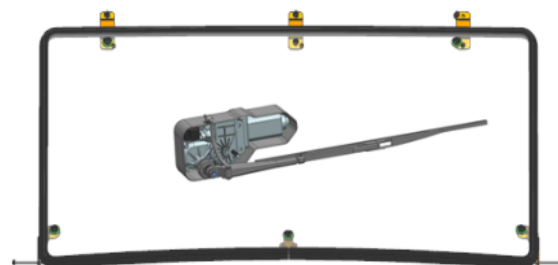

2023MY UFORCE 1000 Serial ACCESSORIES

Cargo Bed Wall Extender Assembly
5HY#-803000-1200

Windshield (5HY#-805100-1200) & wiper (5HY0-806130) (China)