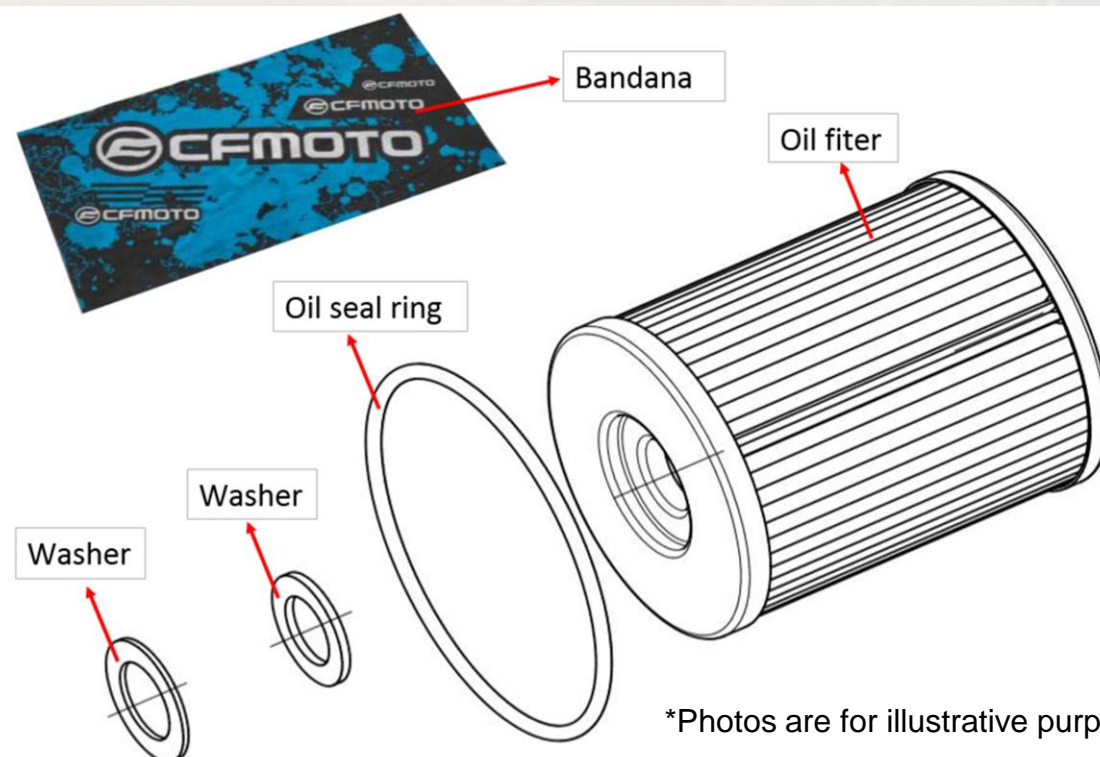

*Photos are for illustrative purposes only. Specs to change without notice. Subject to material object. Details in store.