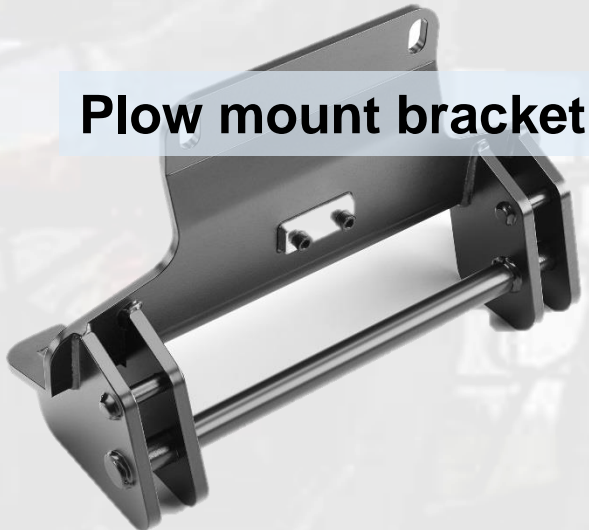

Plow mount bracket