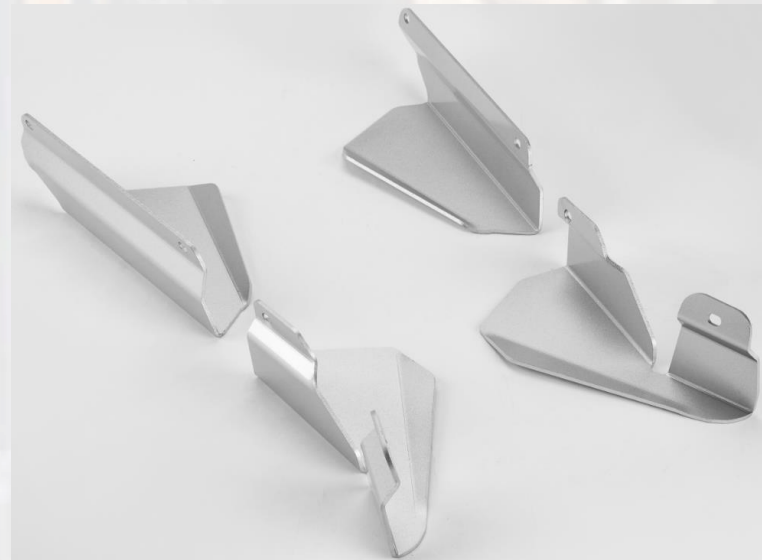

Features:

- Made of high strength aluminum (thickness 3mm)
- Ultimate durability
- High impact strength
- Offering great protection in rough terrain

Apply to

- UFORCE 1000
- UFORCE 1000 XL

2023MY UFORCE 1000 Serial ACCESSORIES