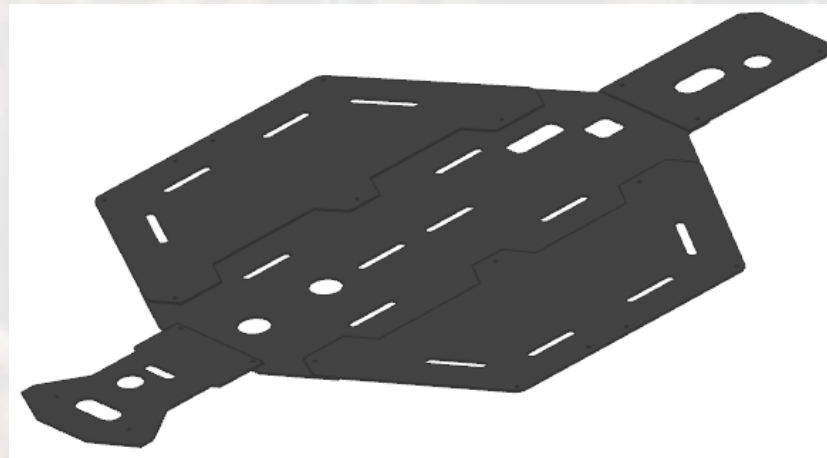

****nerf bars need to work with front bumper together.**

2023MY UFORCE 1000 Serial ACCESSORIES

UFORCE
1000
EPSTREK

Accessory Name: **Skid Plate Assembly**

Accessory Code: **5HY0-805200**

****available for UFORCE 1000 only.**