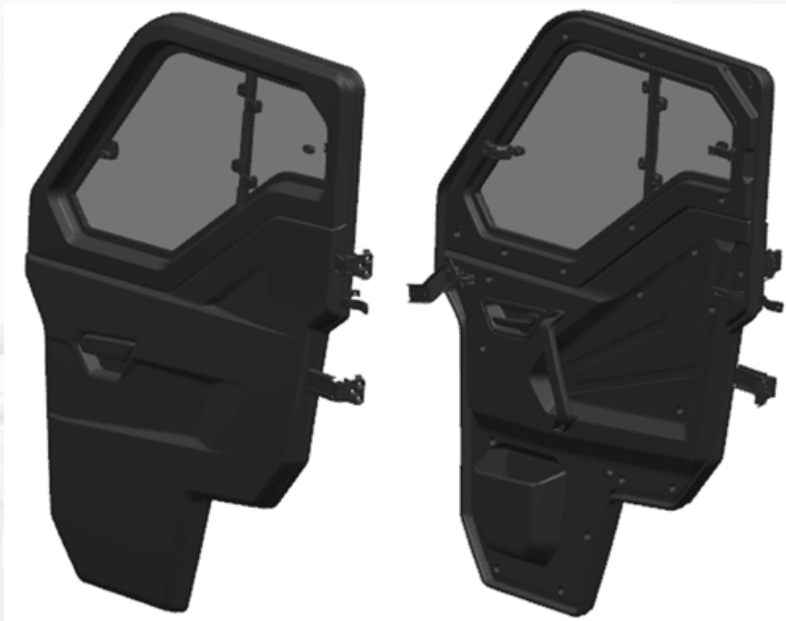

2023MY UFORCE 1000 Serial ACCESSORIES