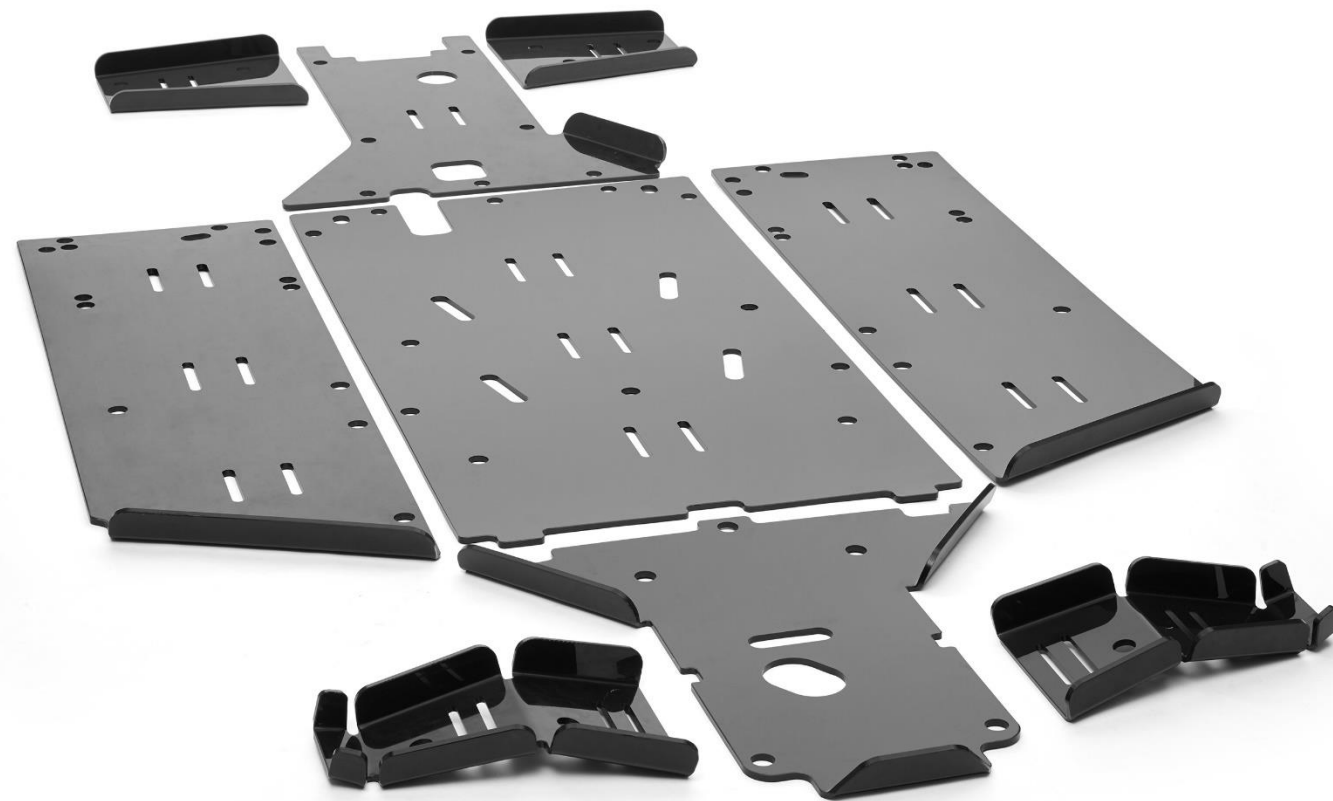

Accessory Code: **5HYV-805800-1000**

Key Features:

- Made of high density polyethylene HDPE (thickness 8mm)
- Ultimate durability
- High impact strength
- Offering great protection in rough terrain
- Fit on UFORCE 1000 perfectly