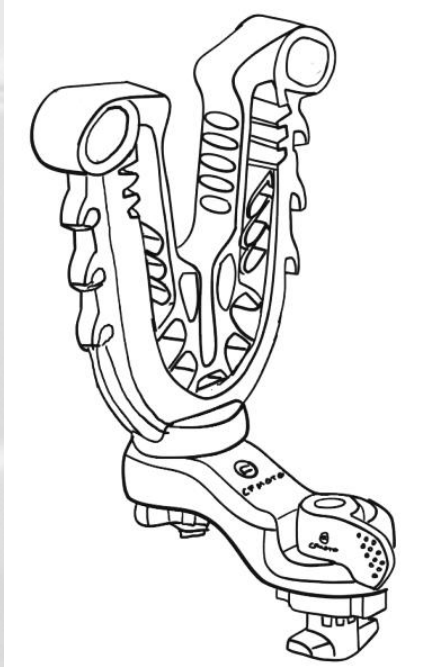

2023MY UFORCE 1000 Serial ACCESSORIES

Apply to

- ☒ UFORCE 1000
- ☒ UFORCE 1000 XL

Universal

Accessory Name: **CFMOTO Tool Holder, Pair**

Accessory Code: **852114-00001**

Features:

- Tool Holder FlexGrip™ by ATV-TEK with CFConnect™ system
- A true custom fit for your lifestyle, use it for guns, bows, tools, or any other item.
- CFMOTO riders have effortless installation and versatility thanks to a finger adjustable rotation of the grip and convenient mounting options with CFConnect™

**For CFMOTO vehicles with CFConnect™ system