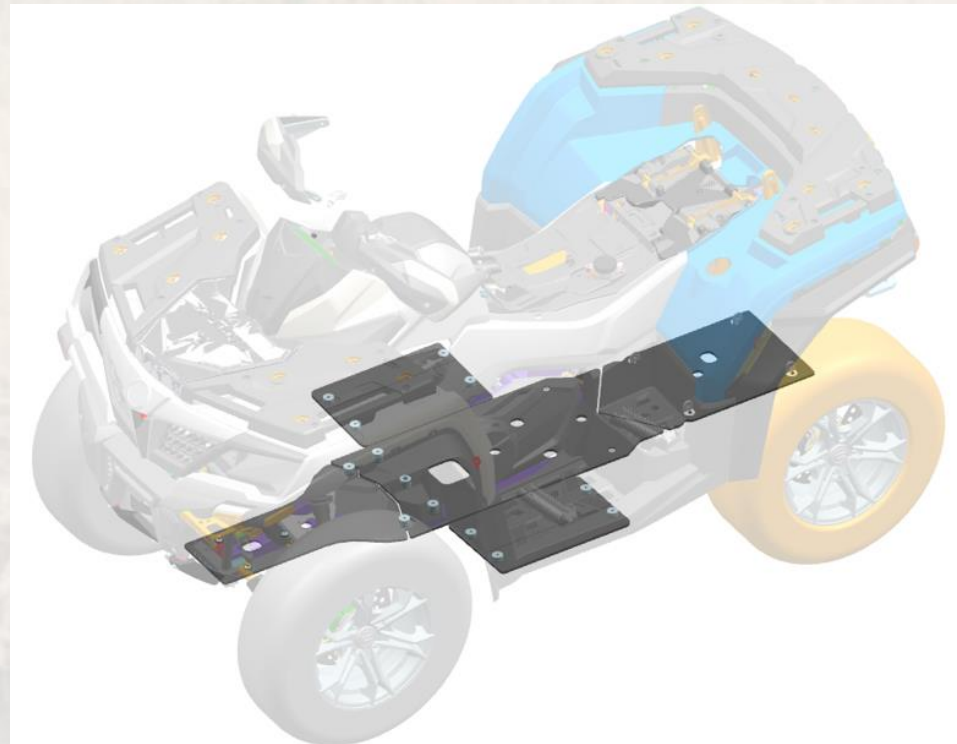

2023MY CFORCE 800 & 1000 serial ACCESSORIES

Accessory Name: **HDPE Skid Plate Assembly**

Accessory Code: **9AWV-804100-2000**

Apply to

- CFORCE 800 XC
- CFORCE 1000

Features:

- Made of high density polyethylene HDPE (thickness 8mm)
- Ultimate durability
- High impact strength, Ultimate durability
- Offering great protection in rough terrain
- Fit on CFORCE 850 XC & CFORCE 1000 perfectly