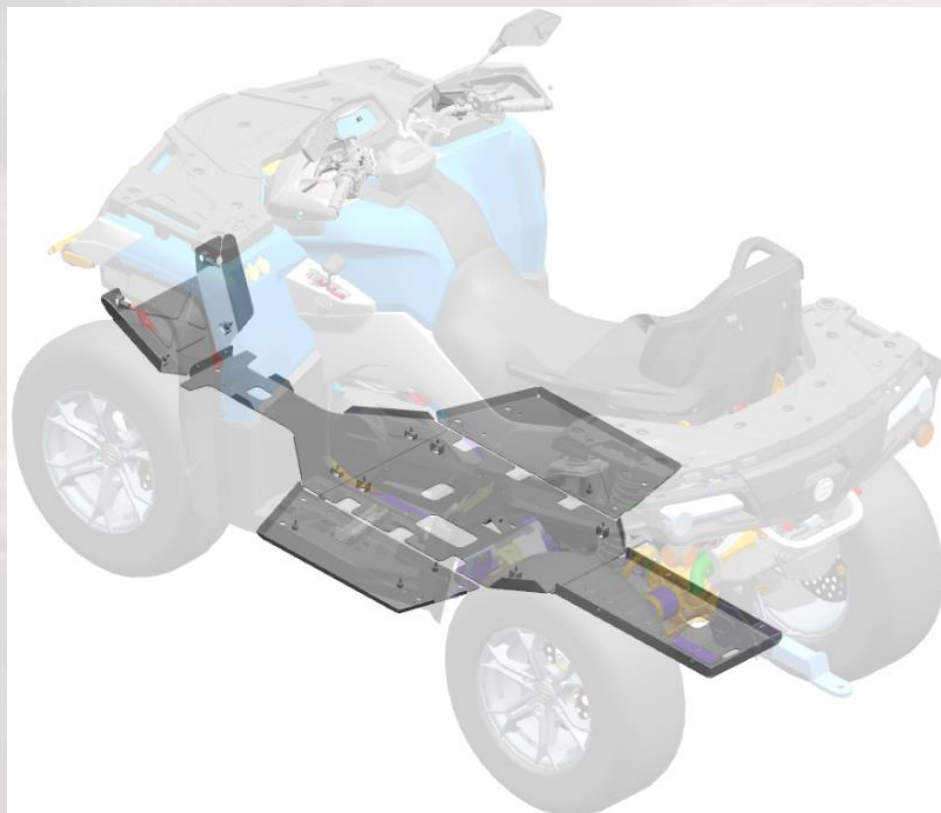

Features:

- Made of high strength aluminum (thickness 3mm)
- Ultimate durability
- High impact strength
- Offering great protection in rough terrain

Package Dimension	L (m)	W (m)	H (m)	VOL (m³)	G.W. (kg)	N.W. (kg)
	0.8	0.8	0.15	0.06	10.5	9.0

*Photos are for illustrative purposes only. Specs to change without notice. Subject to material object. Details in store.