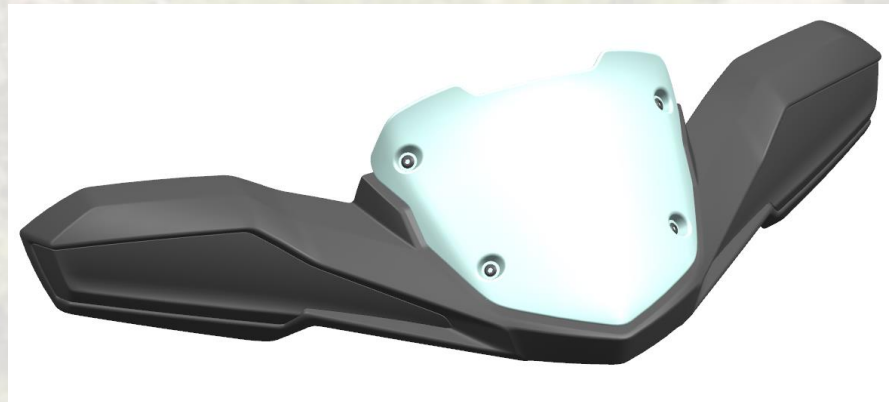

2023MY CFORCE 800 & 1000 serial ACCESSORIES