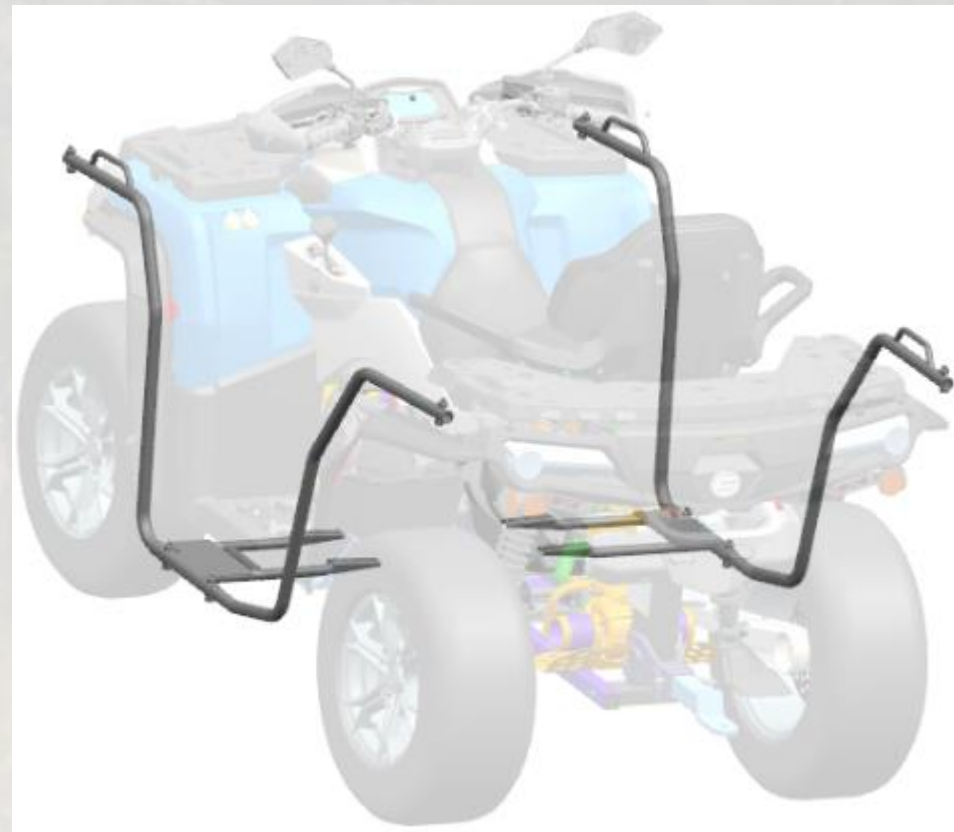

Features:

- Steel Tube diameter 30mm & wall thickness 2mm
- Durable, E-coated with black powder coat
- Easy to install
- Provides side protection of vehicle
- Anti-corrosion coating with durable coat finish

Package Dimension	L (m)	W (m)	H (m)	VOL (m³)	G.W. (kg)	N.W. (kg)
	1.30	0.38	0.22	0.11	14	13

*Photos are for illustrative purposes only. Specs to change without notice. Subject to material object. Details in store.