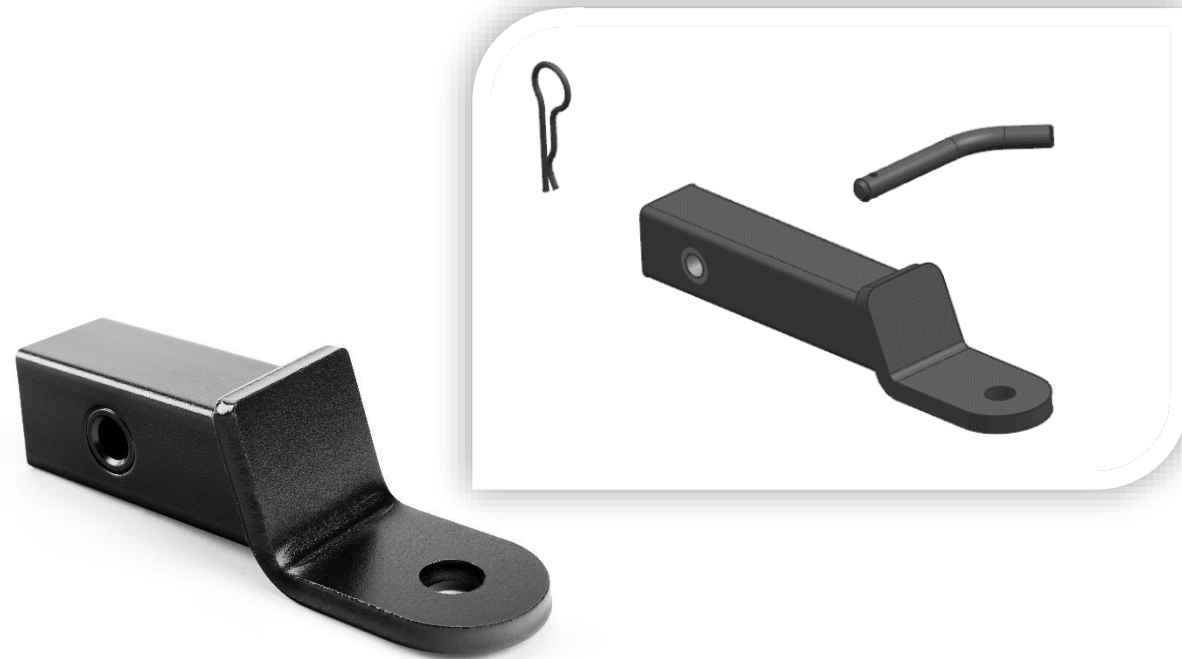

Accessory Code: **7030-150701**

Apply to

- CFORCE 800 XC
- CFORCE 1000

Features:

- Used with CFMOTO winch
- Aluminum fairlead reduces wear on wire rope for heavy attachment application

****it could be used on any CFMOTO vehicle which equipped with a winch**

2023MY CFORCE 800 & 1000 serial ACCESSORIES

Universal

Accessory Name: **Hitch Kit (136mm)**

Accessory Code: **7000-808100**

Apply to

- CFORCE 800 XC
- CFORCE 1000

Features:

- 2 inch hitch kit for ATV/UTV
- 136mm length towing bar (from pin shaft hole to hitch ball hole)
- Easy to install and remove
- E-coated with black powder coat