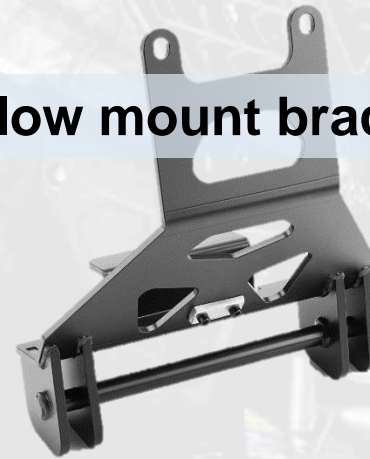

Plow mount bracket