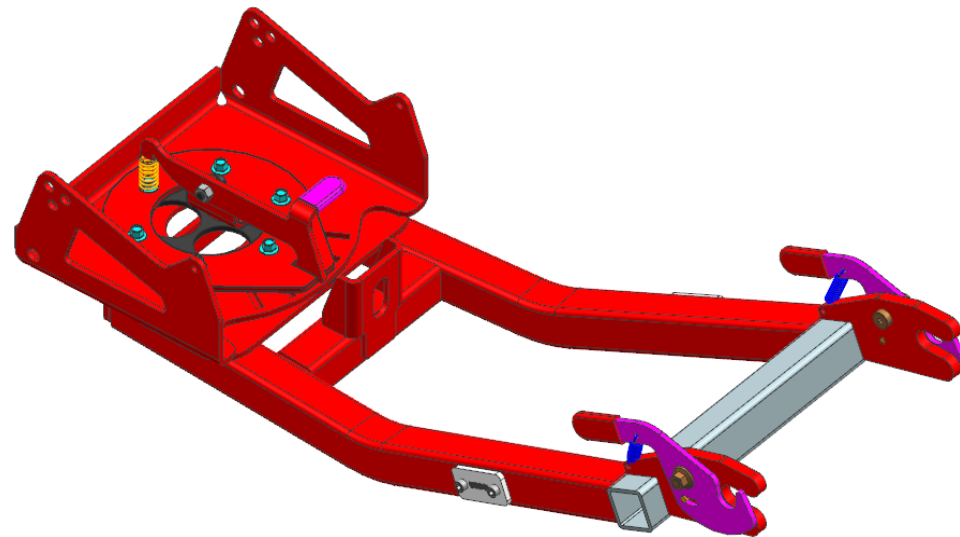

2023MY CFORCE 800 & 1000 serial ACCESSORIES

Universal

Accessory Name: **Plow Push Tube Assembly**

Accessory Code: **5HYV-804200-1000**

Apply to

- ☒ CFORCE 800 XC
- ☒ CFORCE 1000

Features:

- For CFMOTO plow
- Plow wall thickness 5mm
- Attach the plow mount bracket at the front of U6 easily
- Increased sacrifice anodes for longer use of snow plows
- E-coated with black powder coat

**The other parts of the plow system need to be purchased separately.