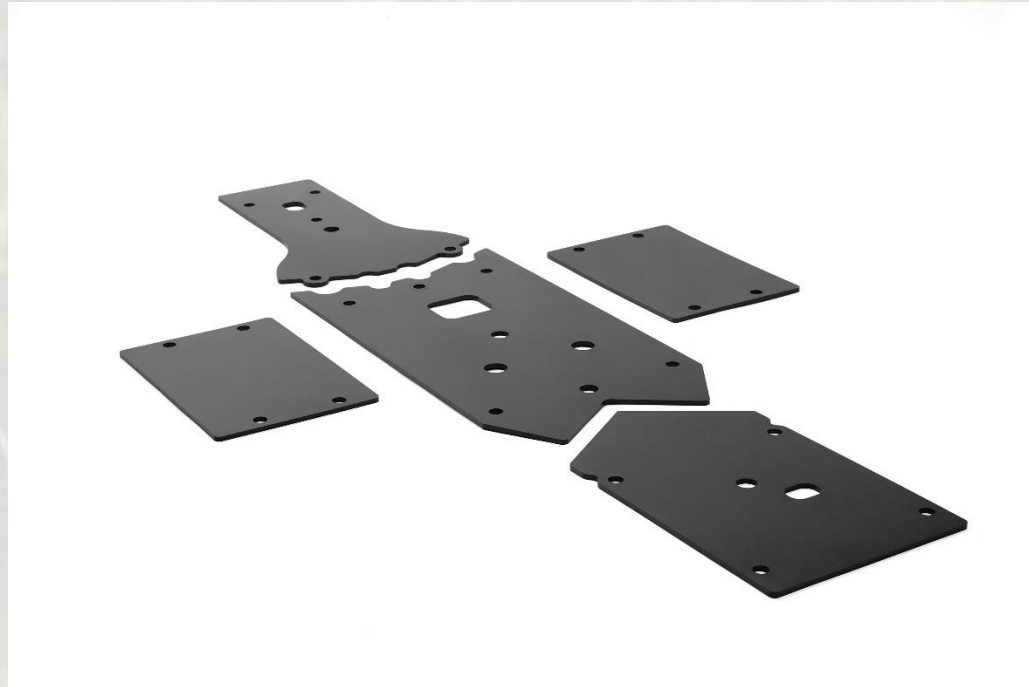

2023MY CFORCE 800 & 1000 serial ACCESSORIES

Accessory Name: **HDPE Skid Plate Assembly**

Accessory Code: **9AWV-804100-2000**

Apply to

- ☒ CFORCE 800 XC
- ☒ CFORCE 1000