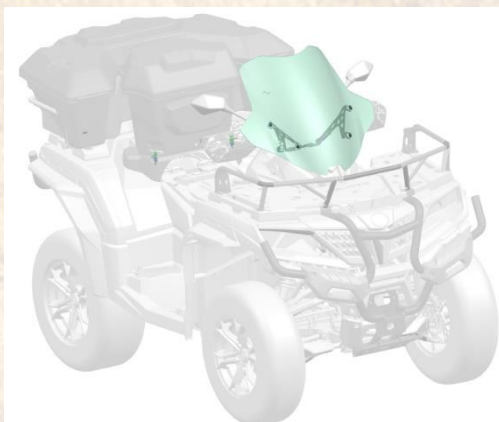

*Photos are for illustrative purposes only. Specs to change without notice. Subject to material object. Details in store.