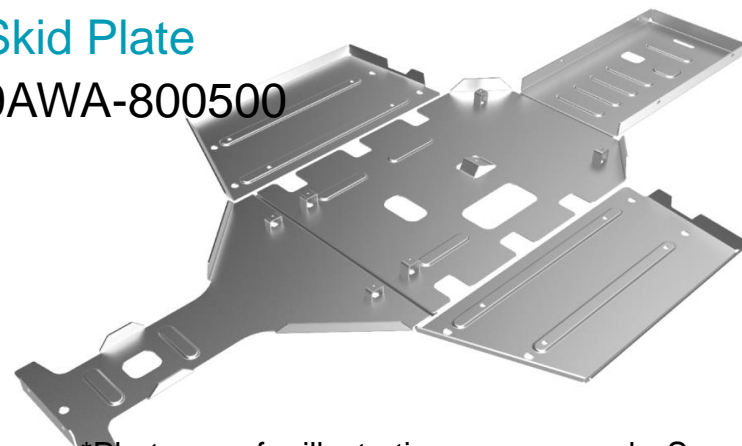

2023MY CFORCE 800 & 1000 serial ACCESSORIES

Basic Accessories

*Photos are for illustrative purposes only. Specs to change without notice. Subject to material object. Details in store.