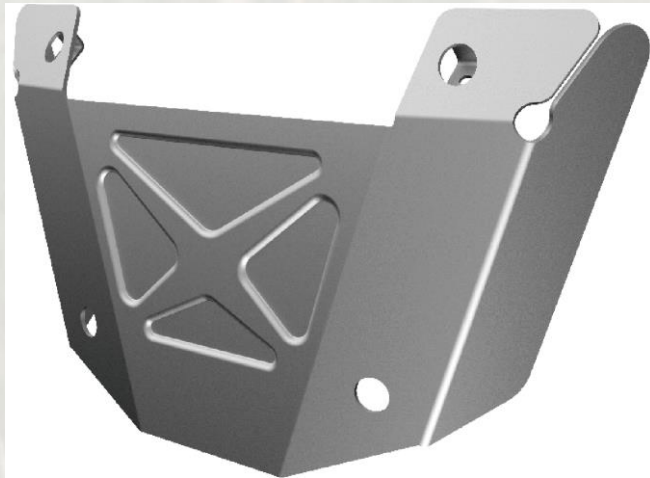

2023MY CFORCE 800 & 1000 serial ACCESSORIES

Accessory Name: **Aluminum Winch Armor Assembly**

Accessory Code: **9AWA-800400**

Apply to

- ☒ CFORCE 800 XC
- ☒ CFORCE 1000