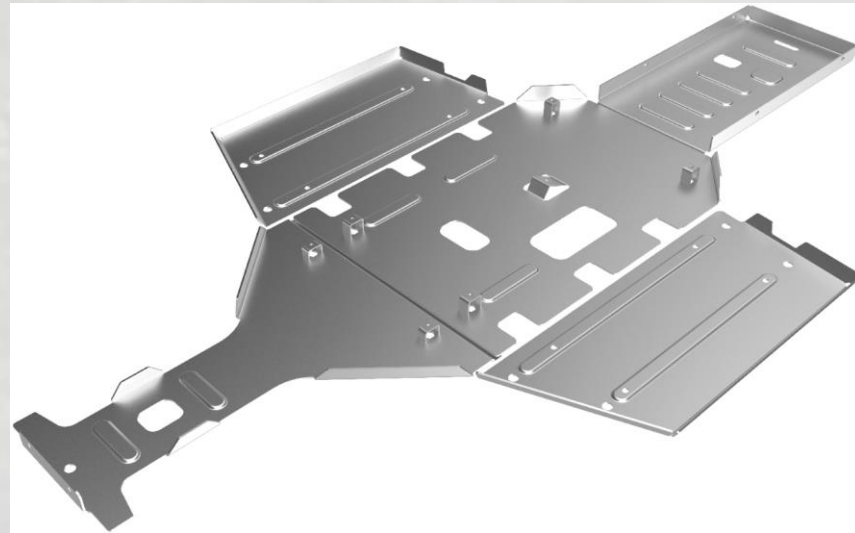

2023MY CFORCE 800 & 1000 serial ACCESSORIES

Accessory Name: **Aluminum Skid Plate Assembly**

Accessory Code: **9AWA-800500**

Apply to

- ☒ CFORCE 800 XC
- ☒ CFORCE 1000