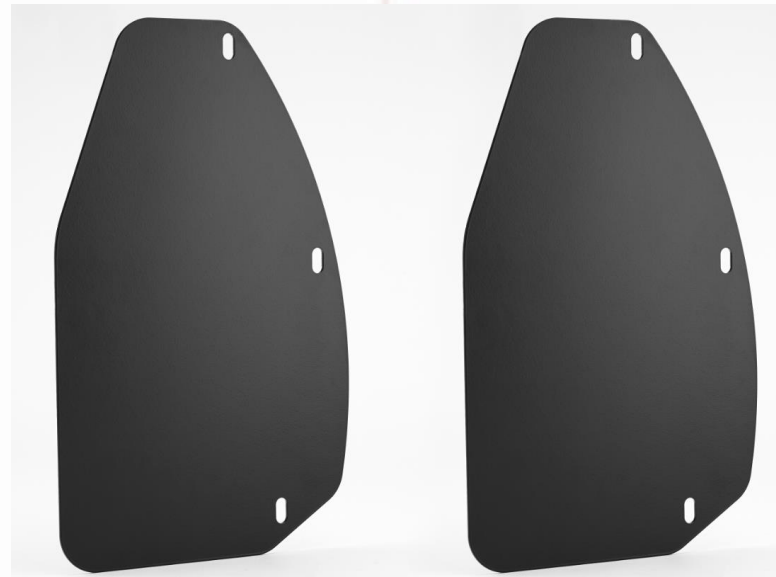

2023MY CFORCE 800 & 1000 serial ACCESSORIES

Universal