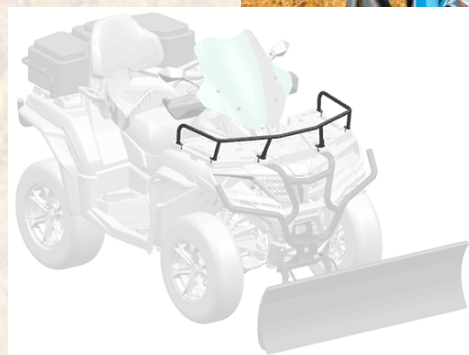

2023MY CFORCE 800 & 1000 serial ACCESSORIES

Accessory Name: **Front Rack Extender Assembly**

Accessory Code: **9AW#-802300-2000**

Apply to

- CFORCE 800 XC
- CFORCE 1000

Features:

- Integrated front rack extender
- Steel Tube Diameter: $\phi 22\text{mm}$
- Durable, E-coated with black powder coat
- Easy to install
- Helps keep cargo securely in place