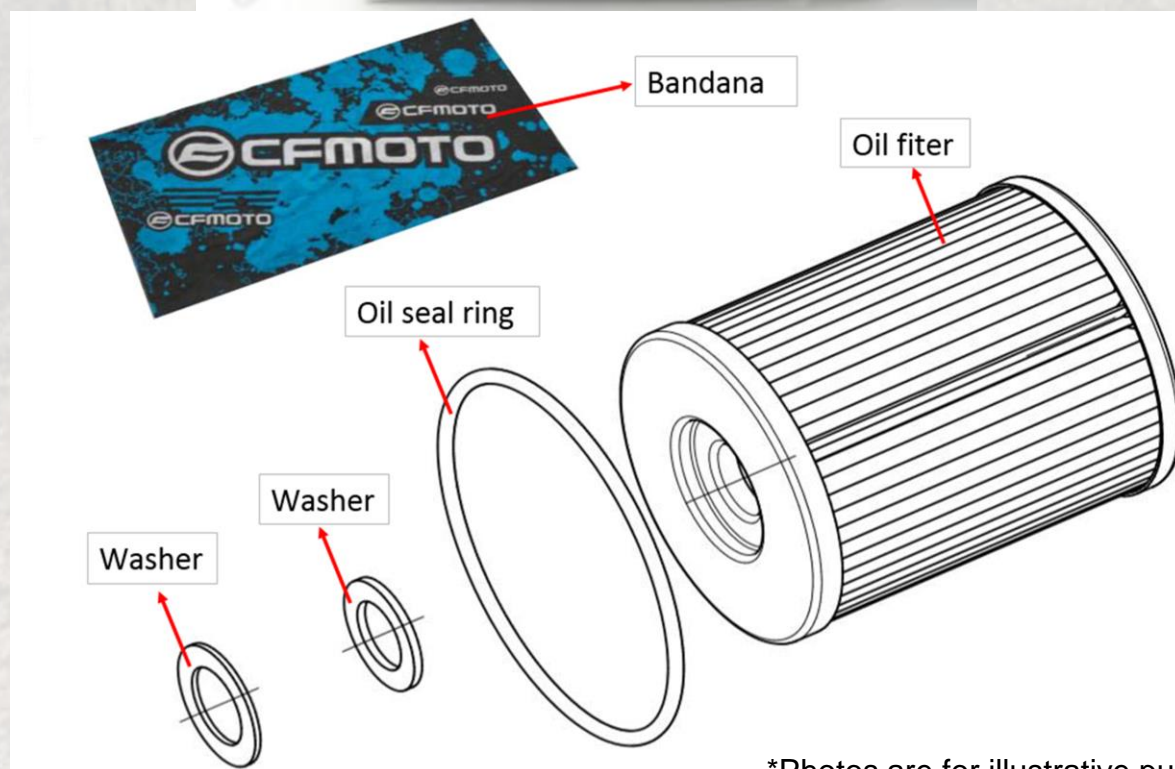

Package Dimension	L (m)	W (m)	H (m)	VOL (m³)	G.W. (kg)	N.W. (kg)
	0.09	0.07	0.09	0.001	0.70	0.60

*Photos are for illustrative purposes only. Specs to change without notice. Subject to material object. Details in store.