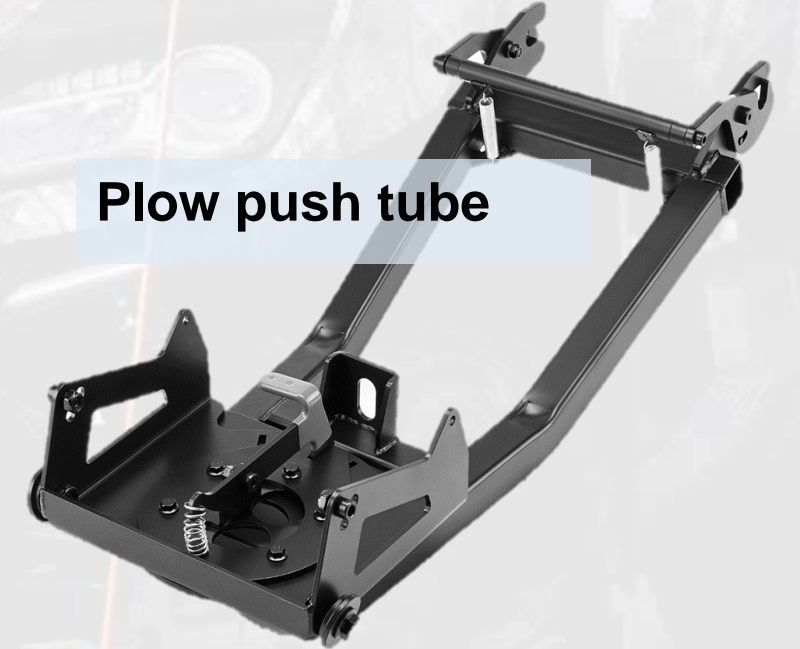

Plow push tube