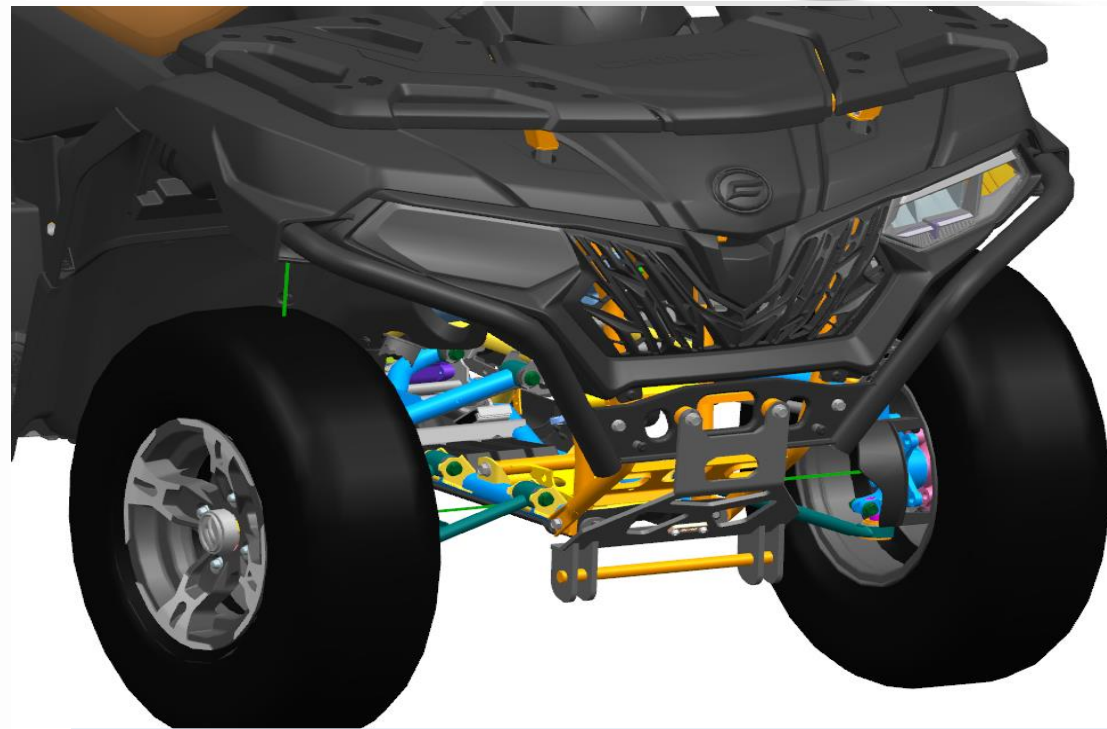

Plow mount bracket on the front of vehicle