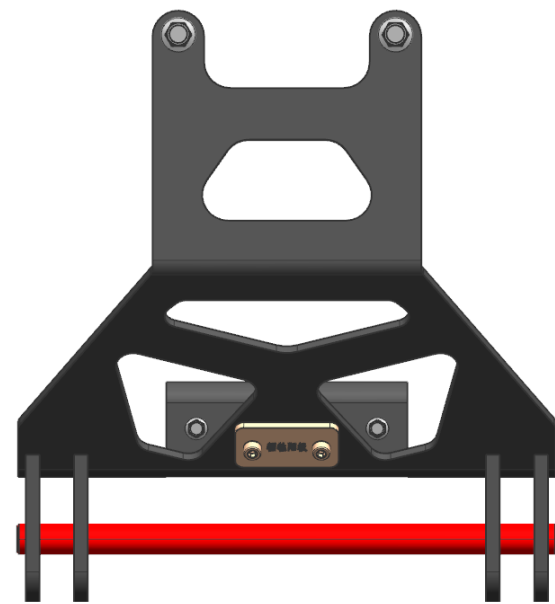

2023MY CFORCE 800 & 1000 serial ACCESSORIES

Accessory Name: **Plow Mount Bracket Assembly**

Accessory Code: **9AYV-804200-2000**

Apply to

- ☒ CFORCE 800 XC
- ☒ CFORCE 1000

Features:

- For CFORCE 850 XC & CFORCE 1000
- Wall Thickness: 6mm
- Install on the front of vehicle easily and lock the plow push tube easily
- Increased sacrifice anodes for longer use of snow plows
- E-coated with black powder coat

**The other parts of the plow system need to be purchased separately.