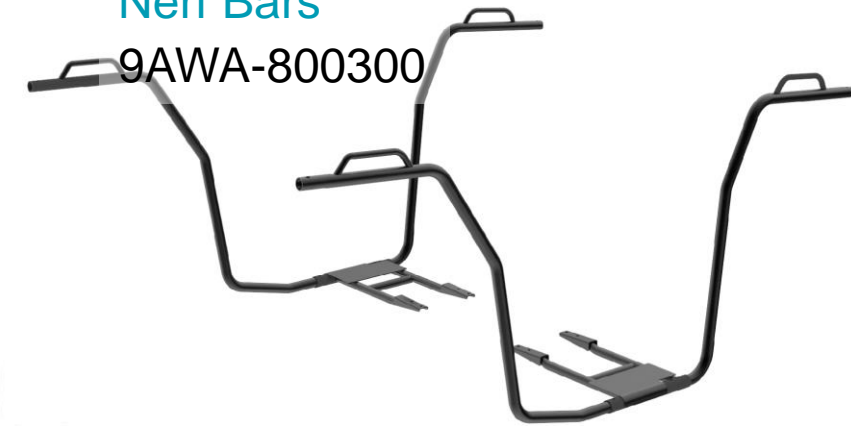

Winch Armor
9AWA-800400

Skid Plate
9AWA-800500

Nerf Bars

9AWA-800300

Rear Bumper (light protection)
9AWA-800200

A-arm Protector (3mm)
9AWA-800600

*Photos are for illustrative purposes only. Specs to change without notice. Subject to material object. Details in store.