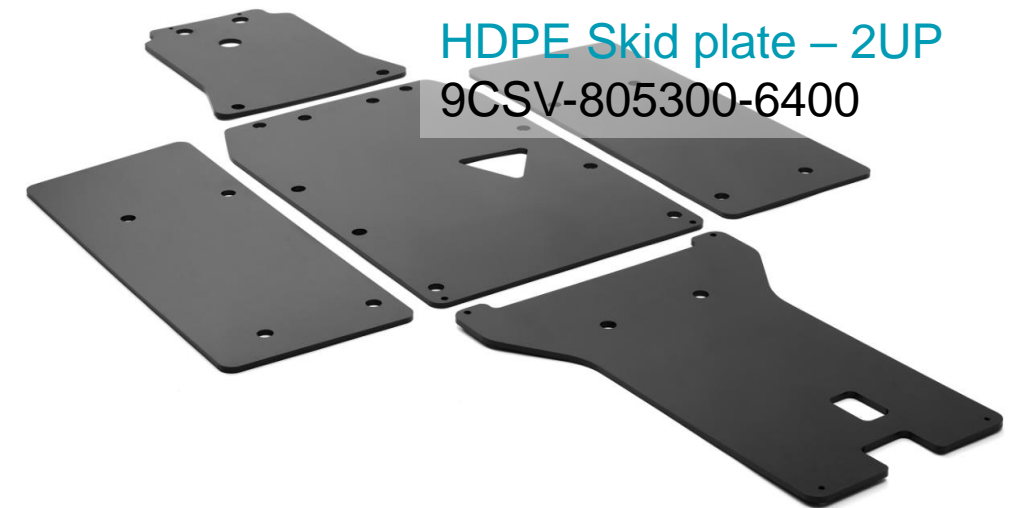

## Basic Accessories

Front Windshield (new)  
9DSV-805100-6000

HDPE Skid plate – 1UP  
9DSV-805200-6000

Aluminum Skid plate – 1UP  
9DS#-804300-6000

Aluminum Skid plate – 2UP  
9CS#-804200-6400

HDPE Skid plate – 2UP  
9CSV-805300-6400