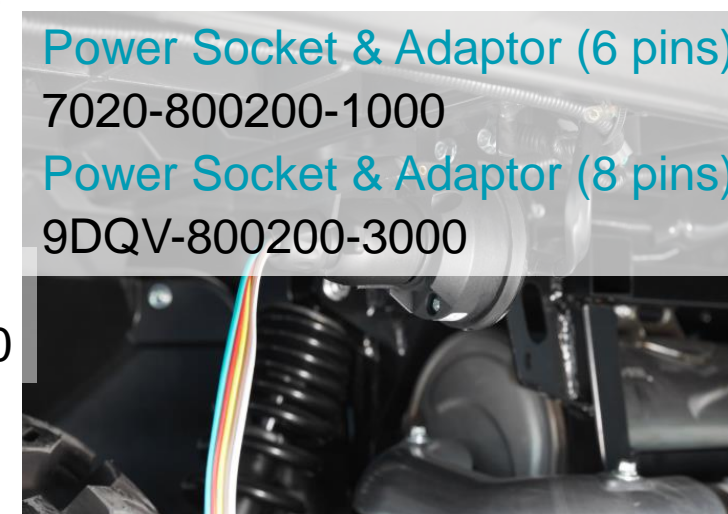

Oil Filter Kit
080V-808200-1000

Whip Flag
9DSV-807200-6000

Power Socket & Adaptor (6 pins)
7020-800200-1000
Power Socket & Adaptor (8 pins)
9DQV-800200-3000