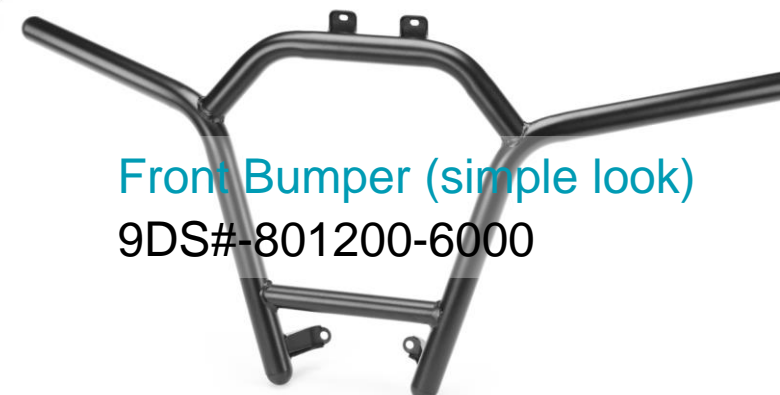

Front Rack Extender - 1 piece  
9DS#-802300-6000

Front Rack Extender - separated  
9DS#-802100-6000

Front Bumper (light protection)  
9DS#-801300-6000

Front Bumper (simple look)  
9DS#-801200-6000

\*Photos are for illustrative purposes only. Specs to change without notice. Subject to material object. Details in store.