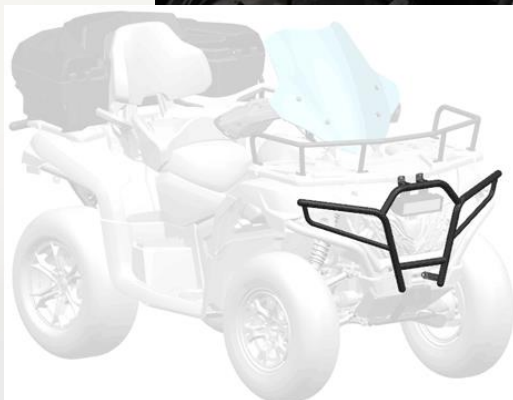

Features:

- Steel Tube diameter 32mm & wall thickness 2mm
- Durable, E-coated with black powder coat
- Easy to install
- Provides front protection of vehicle
- Headlight protection
- Works with winch system and plow system

**It does not apply to vehicle equipping metal racks.