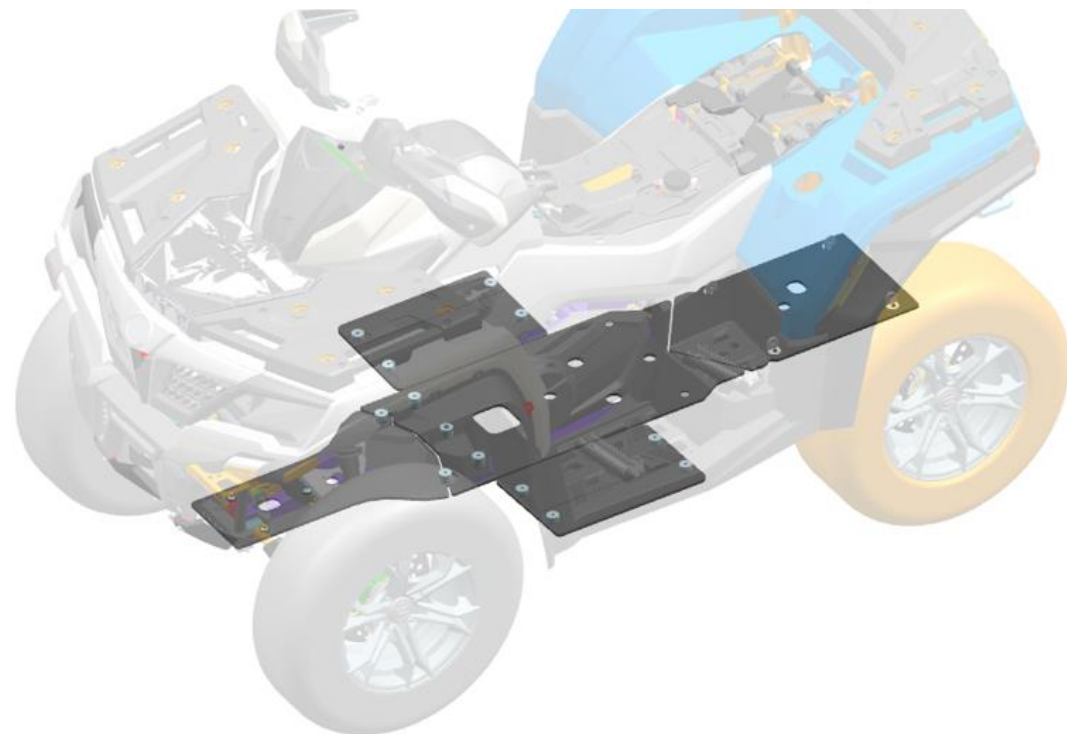

Features:

- Made of high density polyethylene HDPE (thickness 8mm)
- Ultimate durability
- High impact strength
- Offering great protection in rough terrain
- Fit on CFORCE 625 perfectly

*Photos are for illustrative purposes only. Specs to change without notice. Subject to material object. Details in store.