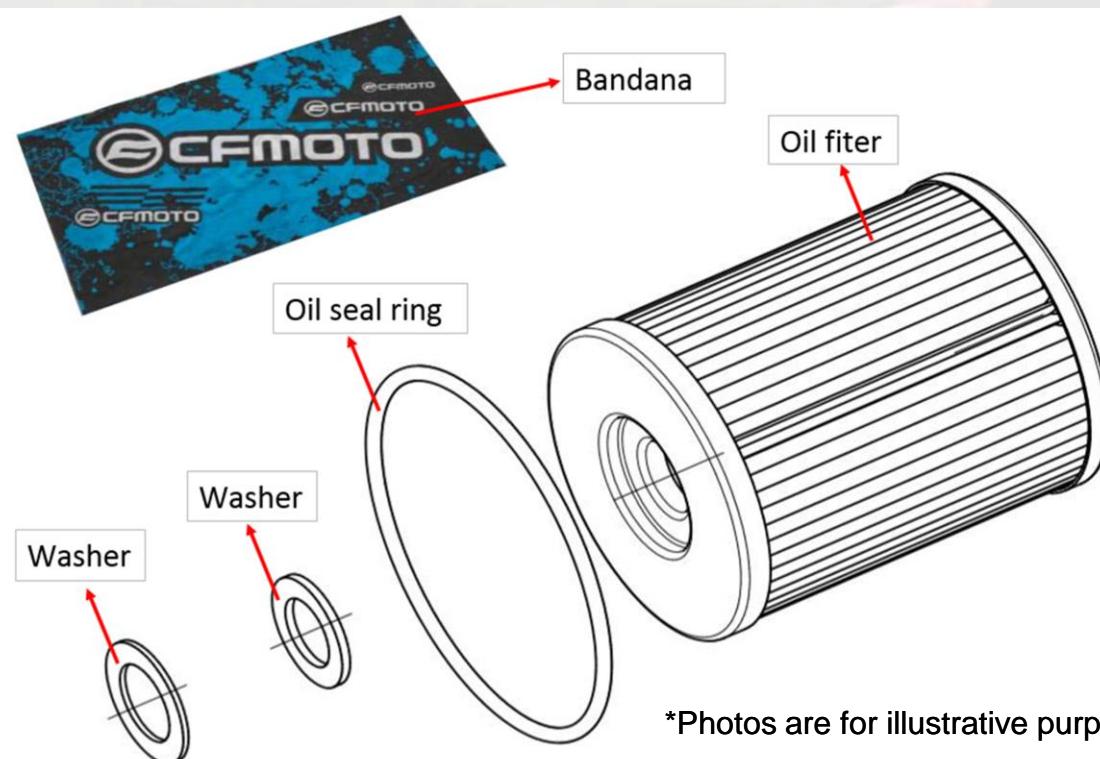

2023MY CFORCE 625 serial ACCESSORIES

Apply to

- ☒ CFORCE 625
- ☒ CFORCE 625 Touring

Universal

Accessory Name: **Oil Filter Kit**

Accessory Code: **080V-808200-1000**

Features:

- The kit includes 1 pcs oil filter (0800-011300-0004), 1 pcs oil seal ring (0800-014003), 1 pcs washer (0010-021014), 1 pcs washer (0JWA-021003) and 1 pcs bandana (TSCGN236)
- Make the service and maintenance be easy.
- Apply to CFMOTO 400cc-1000cc CFORCE, UFORCE and ZFORCE.

** washer (0JWA-021003) is for 800cc and 1000cc vehicle only.

** If apply this oil filter kit to other vehicles, you do not need to use this spacer. Please keep it in a safety place for future using.

*Photos are for illustrative purposes only. Specs to change without notice. Subject to material object. Details in store.

- 400cc 191Q
- 500cc 191R
- 600cc 191S
- 800cc 2V91W
- 1000cc 2V91Y