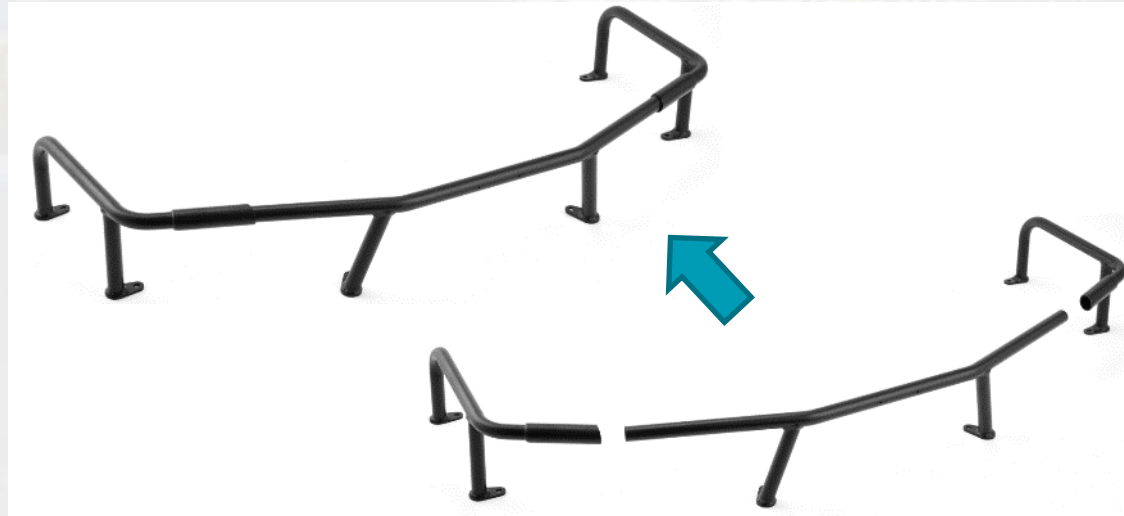

2023MY CFORCE 625 serial ACCESSORIES

Accessory Name: **Front Rack Extender Assembly - separated**

Accessory Code: **9DS#-802100-6000**

Apply to

- ☒ CFORCE 625
- ☒ CFORCE 625 Touring

Features:

- Steel Tube Diameter: $\phi 22\text{mm}$
- Durable, E-coated with black powder coat
- Easy to install
- Helps keep cargo securely in place
- Small carton package save the freight cost

**It does not apply to vehicle equipping metal racks.