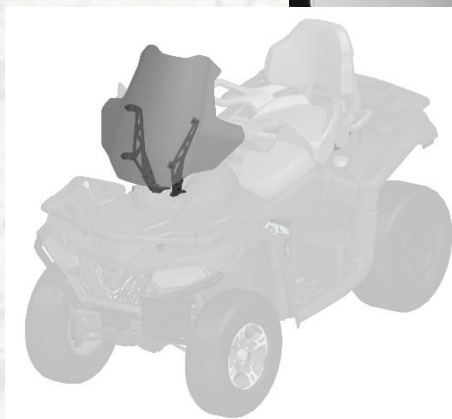

## Features:

- Made of impact-resistant 5mm thickness Acrylic
- Stable, quiet at low speed riding condition
- UV and weather endurance with no yellowing
- Driver wind protection
- Excellent visibility
- Easy to install