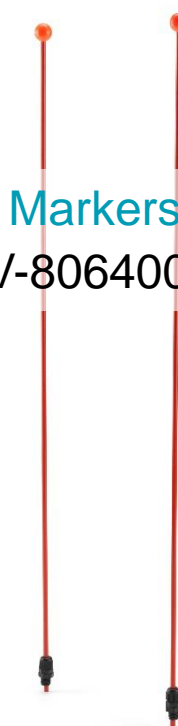

## Plow System

Plow Mount Bracket Assembly  
9DSV-804100-6000

Plow Push Tube Assembly  
5HYV-804200-1000

Plow Markers, Pair  
5HYV-806400-1000

Heated Grips & Thumb Throttle  
9DQV-808200-3000

\*Photos are for illustrative purposes only. Specs to change without notice. Subject to material object. Details in store.