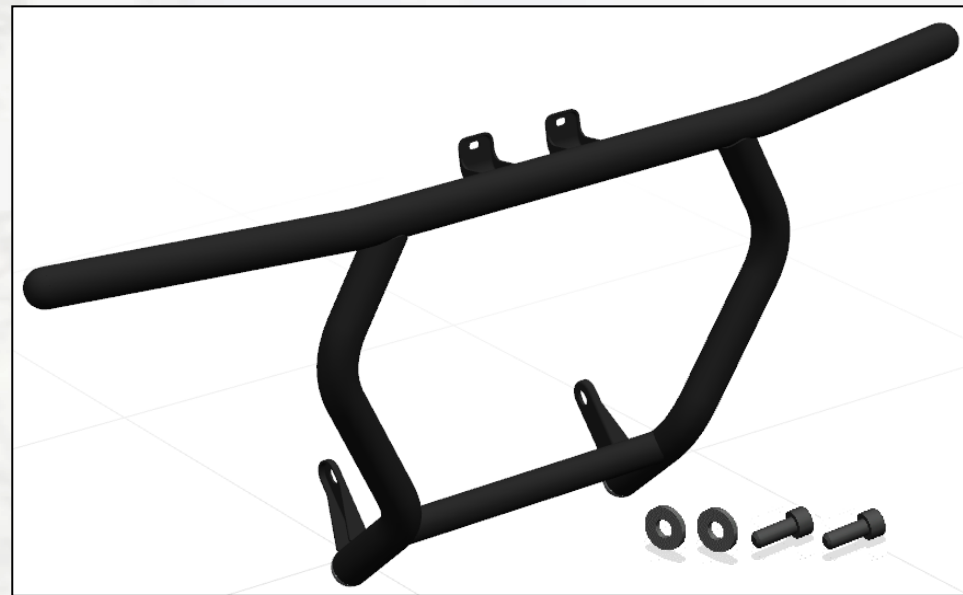

2023MY CFORCE 625 serial ACCESSORIES