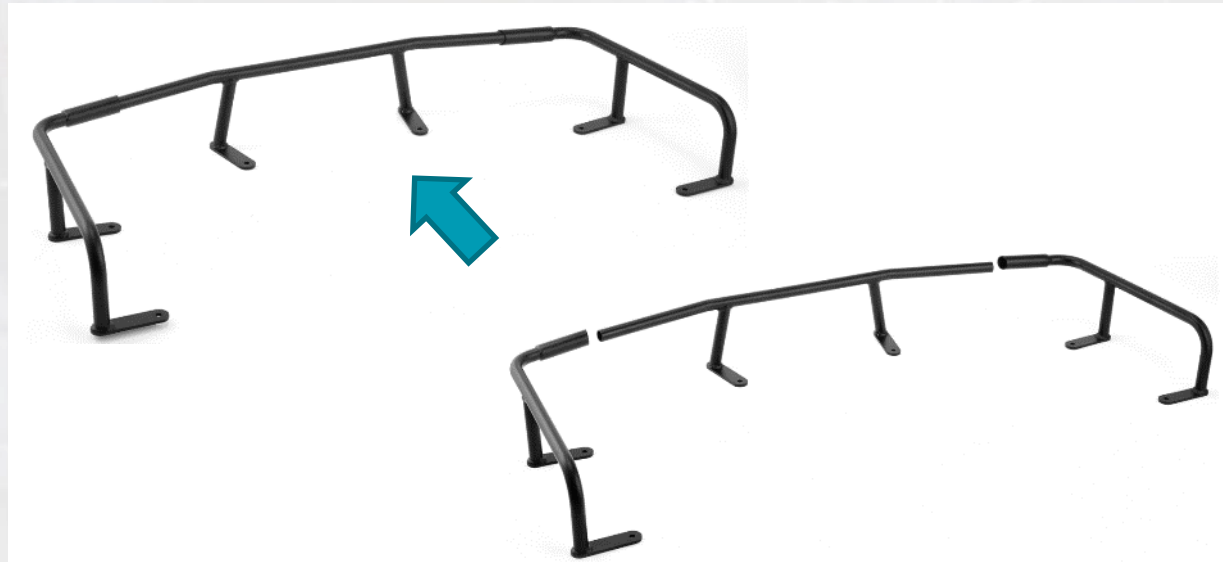

2023MY CFORCE 625 serial ACCESSORIES

Accessory Name: **Rear Rack Extender Assembly - separated**

Accessory Code: **9DS#-802200-6000**

Apply to

- ☒ CFORCE 625
- ☒ CFORCE 625 Touring

Features:

- Steel Tube Diameter: $\phi 22\text{mm}$
- Durable, E-coated with black powder coat
- Easy to install
- Helps keep cargo securely in place
- Small carton package save the freight cost

**It does not apply to vehicle equipping metal racks.