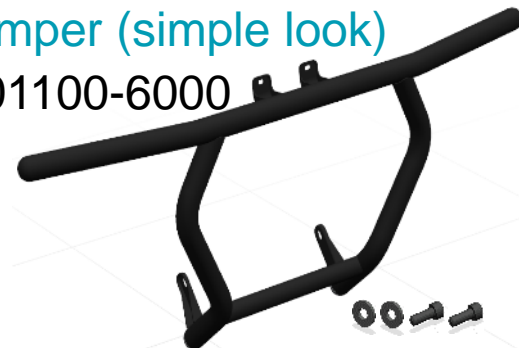

## Basic Accessories

Rear Rack Extender - 1 piece  
9DS#-802400-6000

Rear Rack Extender - separated  
9DS#-802200-6000

Rear Bumper (light protection)  
9DS#-801400-6000

Rear Bumper (simple look)  
9DS#-801100-6000

Front Rack Extender - 1 piece  
9DS#-802300-6000

Front Rack Extender - separated  
9DS#-802100-6000

Front Bumper (light protection)  
9DS#-801300-6000

Front Bumper (simple look)  
9DS#-801200-6000

\*Photos are for illustrative purposes only. Specs to change without notice. Subject to material object. Details in store.