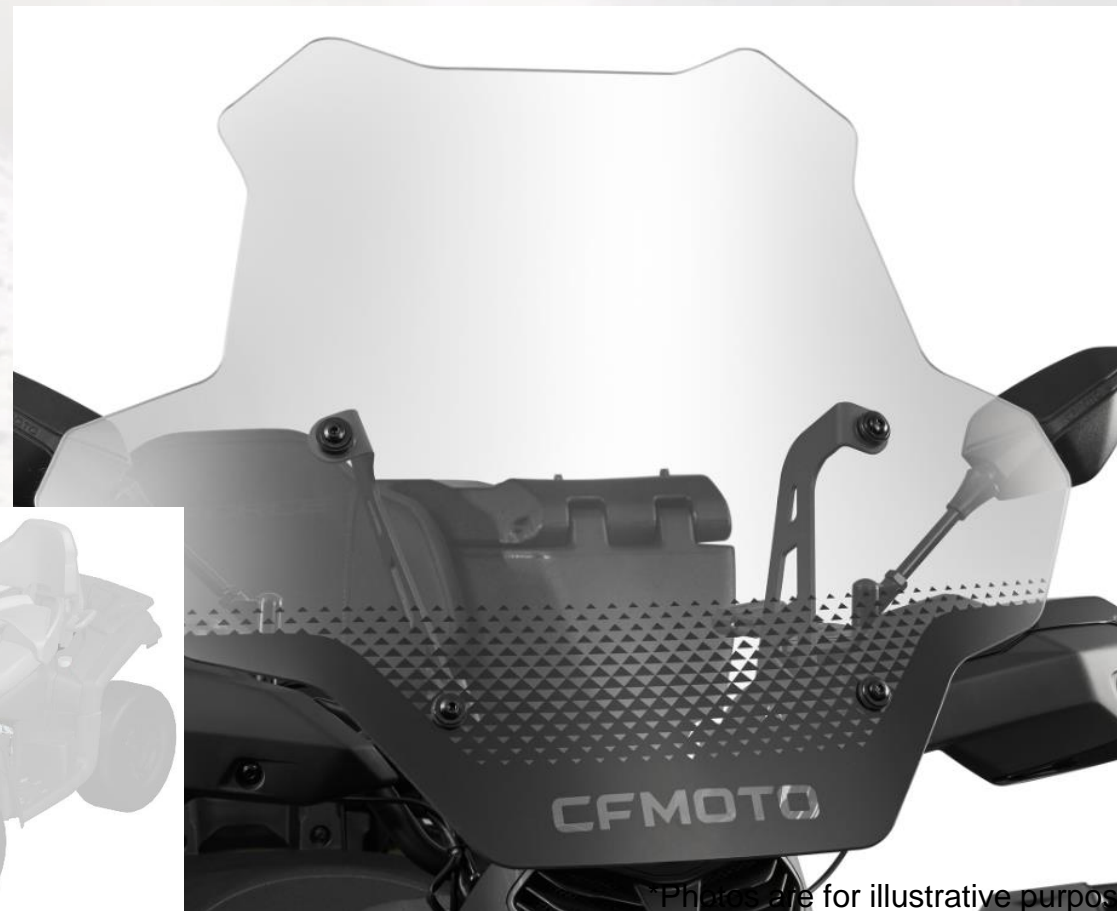

Photos are for illustrative purposes only. Specs to change without notice. Subject to material object. Details in store.