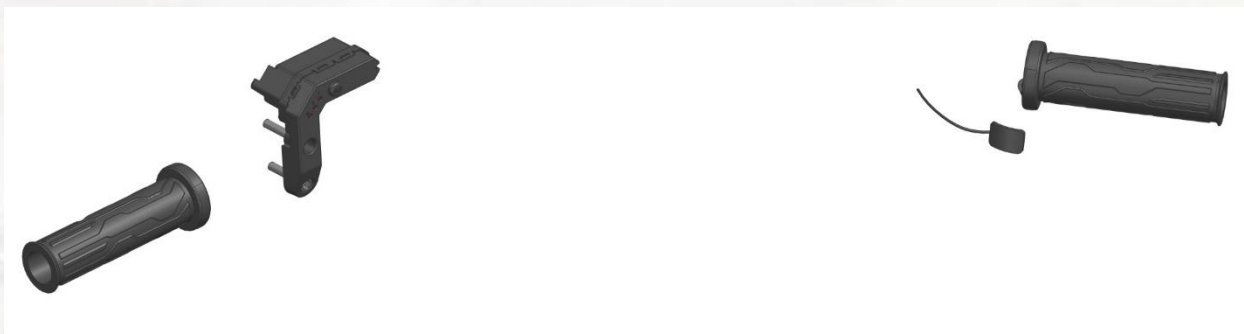

2023MY CFORCE 625 serial ACCESSORIES

Accessory Name: **Heated Grips & Thumb Throttle Assembly**

Accessory Code: **9DQV-808200-3000**

Universal