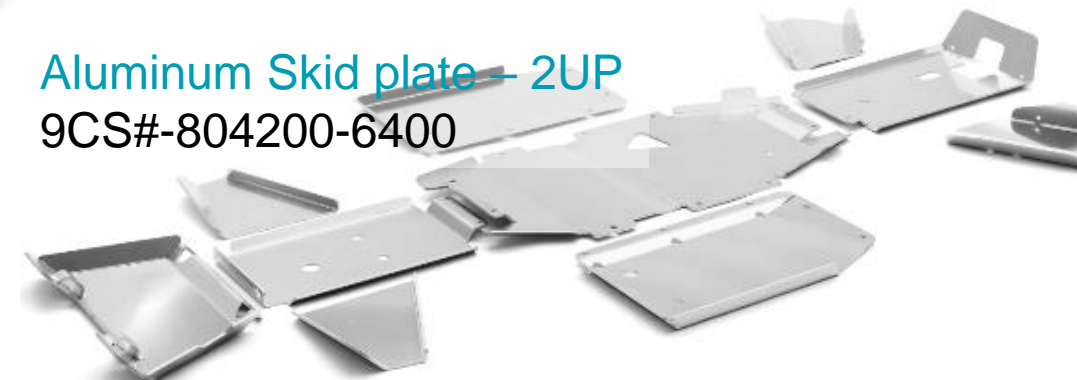

## Basic Accessories

Front Windshield (new)  
9DSV-805100-6000

HDPE Skid plate – 1UP  
9DSV-805200-6000

Aluminum Skid plate – 1UP  
9DS#-804300-6000

Aluminum Skid plate – 2UP  
9CS#-804200-6400

HDPE Skid plate – 2UP  
9CSV-805300-6400