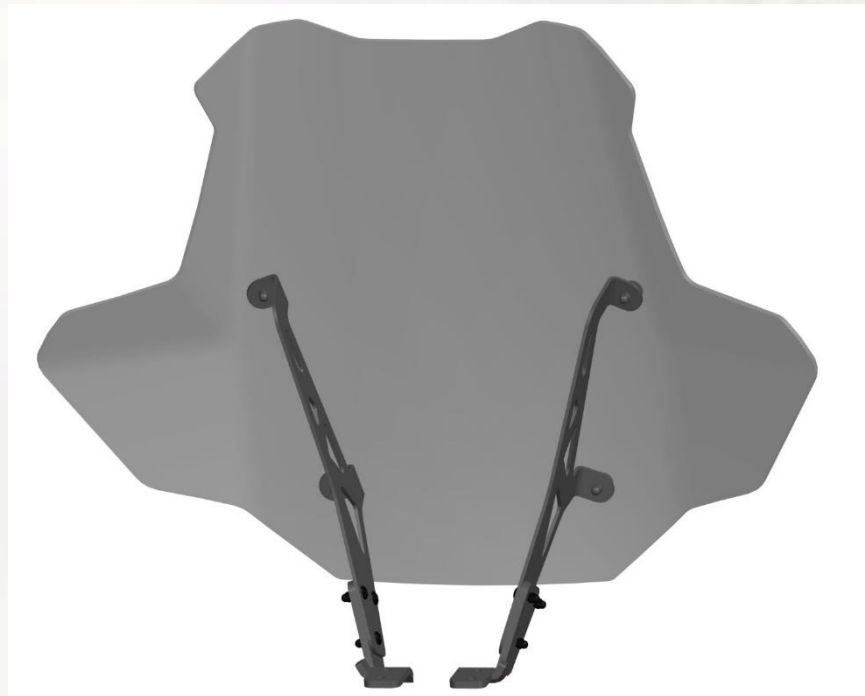

2023MY CFORCE 625 serial ACCESSORIES

Accessory Name: **Windshield Assembly (new)**

Accessory Code: **9DS#-805100-6000**

Apply to

- ☒ CFORCE 625
- ☒ CFORCE 625 Touring

Features:

- Made of impact-resistant 5mm thickness Acrylic
- Stable, quiet at low speed riding condition
- UV and weather endurance with no yellowing
- Driver wind protection
- Excellent visibility
- Easy to install