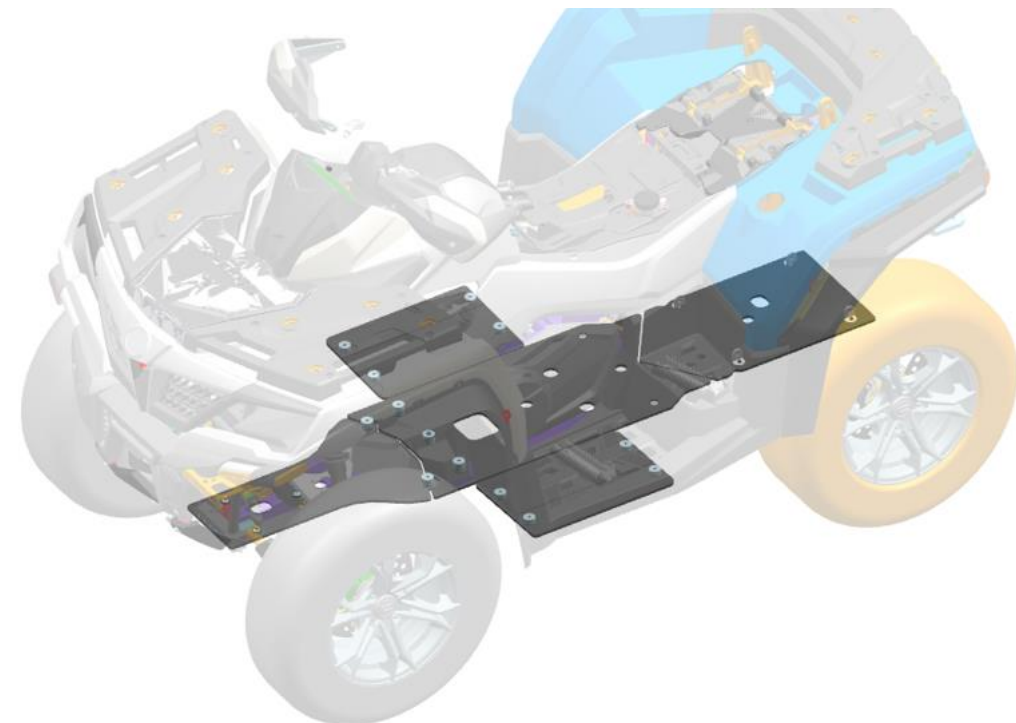

Features:

- Made of high density polyethylene HDPE (thickness 8mm)
- Ultimate durability
- High impact strength
- Offering great protection in rough terrain
- Fit on CFORCE 625 Touring perfectly

*Photos are for illustrative purposes only. Specs to change without notice. Subject to material object. Details in store.