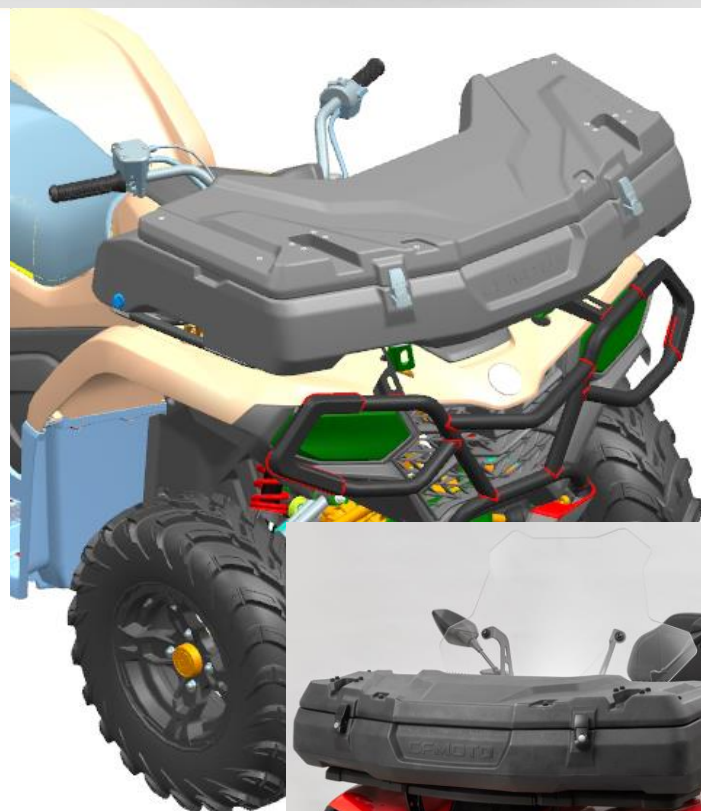

2023MY CFORCE 400 & 500 serial ACCESSORIES

Apply to

- ☒ CFORCE 400 S
- ☒ CFORCE 400 Touring
- ☒ CFORCE 500 S
- ☒ CFORCE 500 Touring

Accessory Name: Front Cargo Box Assembly (lock latch)

Accessory Code: 9DQV-806200-3000

**need to order 4 CFConnect mounts (9DQV-809100-3000) with the front cargo box for CFORCE 400 S / 400 Touring.

**Rack extender and tools holders need to be purchased individually.

Features:

- Large storage capacity (14 Gallons, 54 Liters)
- Stylish look, Heavy duty plastic.
- The lid can be lifted by spring support, no fall down.
- The lid is multi-functional, with mounting holes for installing CFMOTO tool holders (852114-00001) or rack extender (9DQV-802200-3000), so some items can be loaded on the box firmly. (tools holders and rack extender need to be purchased individually.)
- With CFConnect, Easy to install and un-install, Tool-less.
- With water seal on the lid and No mounting holes inside of the box, a perfect water tight seal.
- The box bottom has draining hole for easy cleaning the inside of the box.
- Perfectly fit on CFORCE 400 S / 400 Touring & CFORCE 500 S / 500 Touring.

Package Dimension	L (m)	W (m)	H (m)	VOL (m³)	G.W. (kg)	N.W. (kg)
	1.09	0.57	0.16	0.10	3.75	2.75

*Photos are for illustrative purposes only. Specs to change without notice. Subject to material object. Details in store.