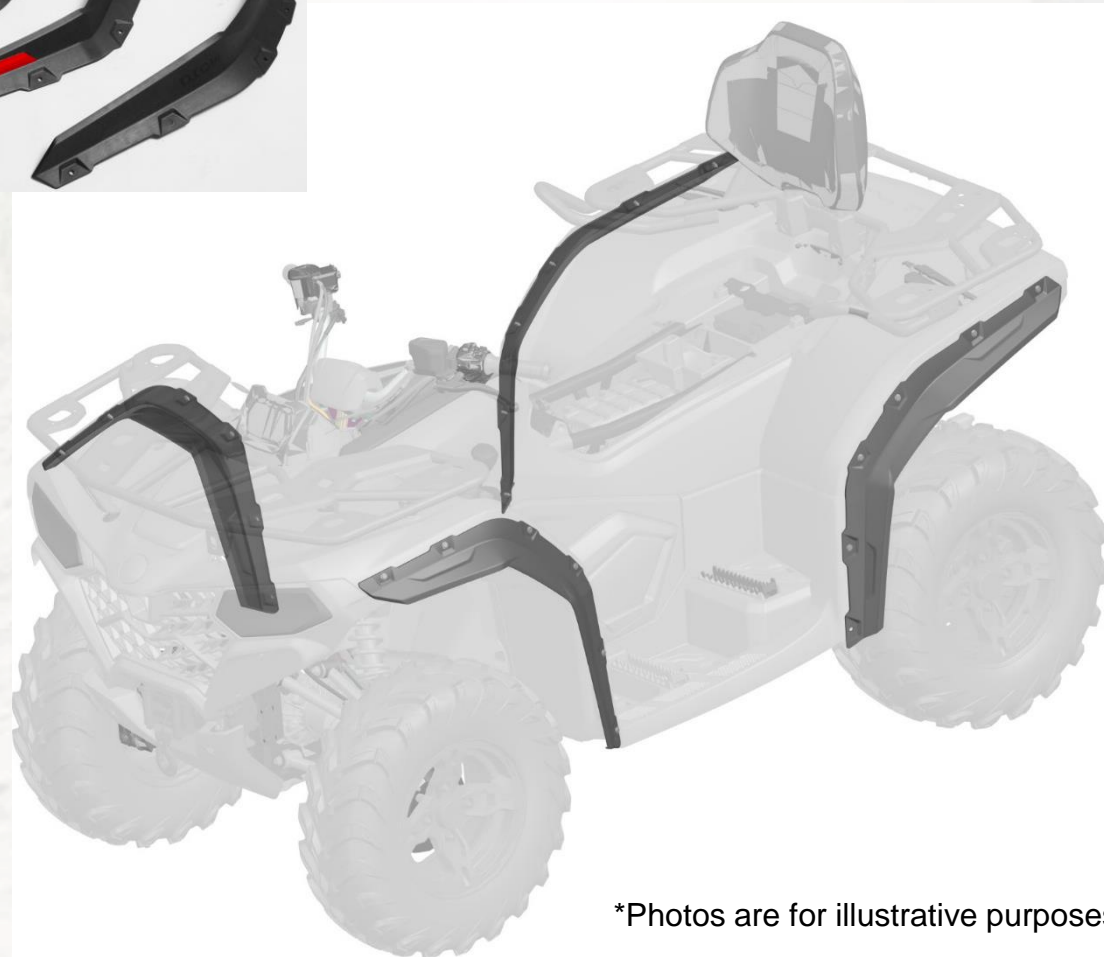

2023MY CFORCE 400 & 500 serial ACCESSORIES

Accessory Name: [Extended Fender Flares Assembly](#)

Accessory Code: [9DQV-803100-3000](#)

Apply to

- ☒ CFORCE 400 S
- ☒ CFORCE 400 Touring
- ☒ CFORCE 500 S
- ☒ CFORCE 500 Touring

Features:

- Made of high strength polyethylene (thickness 2.5mm) for abrasion resistance
- Ultimate durability
- Integrated extended fender flares for full body protection from dirt and water

Package Dimension	L (m)	W (m)	H (m)	VOL (m³)	G.W. (kg)	N.W. (kg)
	0.85	0.33	0.39	0.11	2.10	1.10

*Photos are for illustrative purposes only. Specs to change without notice. Subject to material object. Details in store.