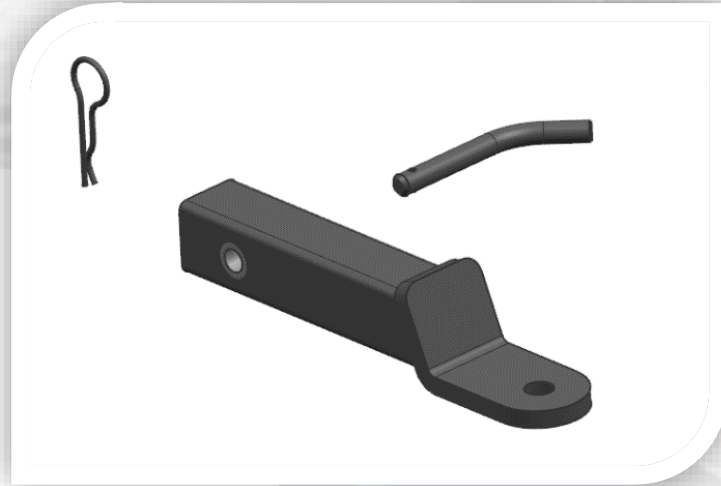

2023MY CFORCE 400 & 500 serial ACCESSORIES

400
Universal

Accessory Name: **Hitch Kit (136mm)**

Accessory Code: **7000-808100**