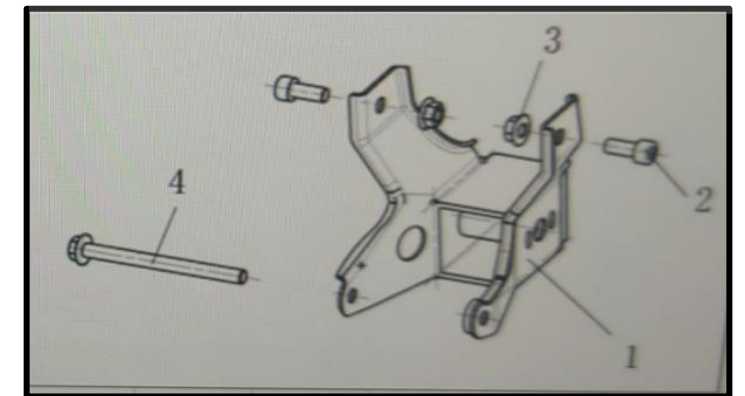

Tool Holder, Pair
852114-00001

Mounting Bracket Assembly, Hitch kit
9DQV-808300-3000

Hitch kit (290mm)
9AW#-808100

Power Socket & Adaptor
9DQV-800200-3000

Hitch kit (136mm)
7000-808100

*Photos are for illustrative purposes only. Specs to change without notice. Subject to material object. Details in store.