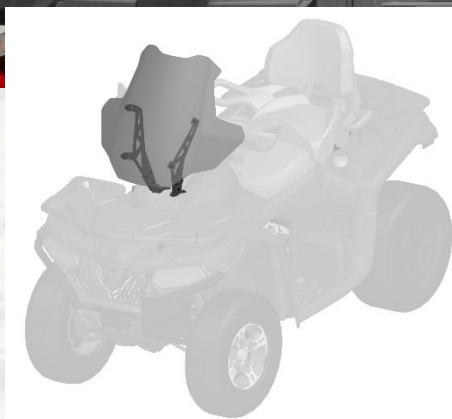

Features:

- Made of impact-resistant Acrylic
- Stable, quiet at low speed riding condition
- Excellent visibility, UV and weather endurance with no yellowing
- Driver wind protection
- Easy to install

Package Dimension	L (m)	W (m)	H (m)	VOL (m³)	G.W. (kg)	N.W. (kg)
	0.82	0.69	0.21	0.12	5.14	4.14

*Photos are for illustrative purposes only. Specs to change without notice. Subject to material object. Details in store.