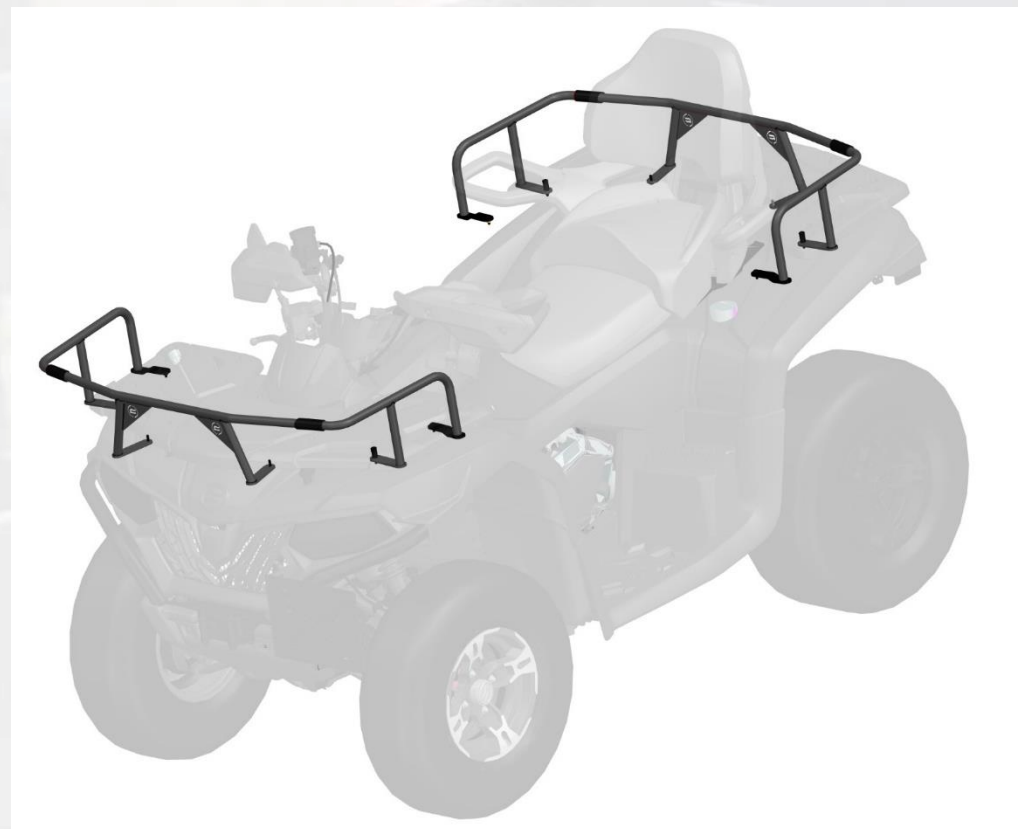

Package Dimension	L (m)	W (m)	H (m)	VOL (m³)	G.W. (kg)	N.W. (kg)
	0.94	0.16	0.20	0.03	4.20	3.20

*Photos are for illustrative purposes only. Specs to change without notice. Subject to material object. Details in store.