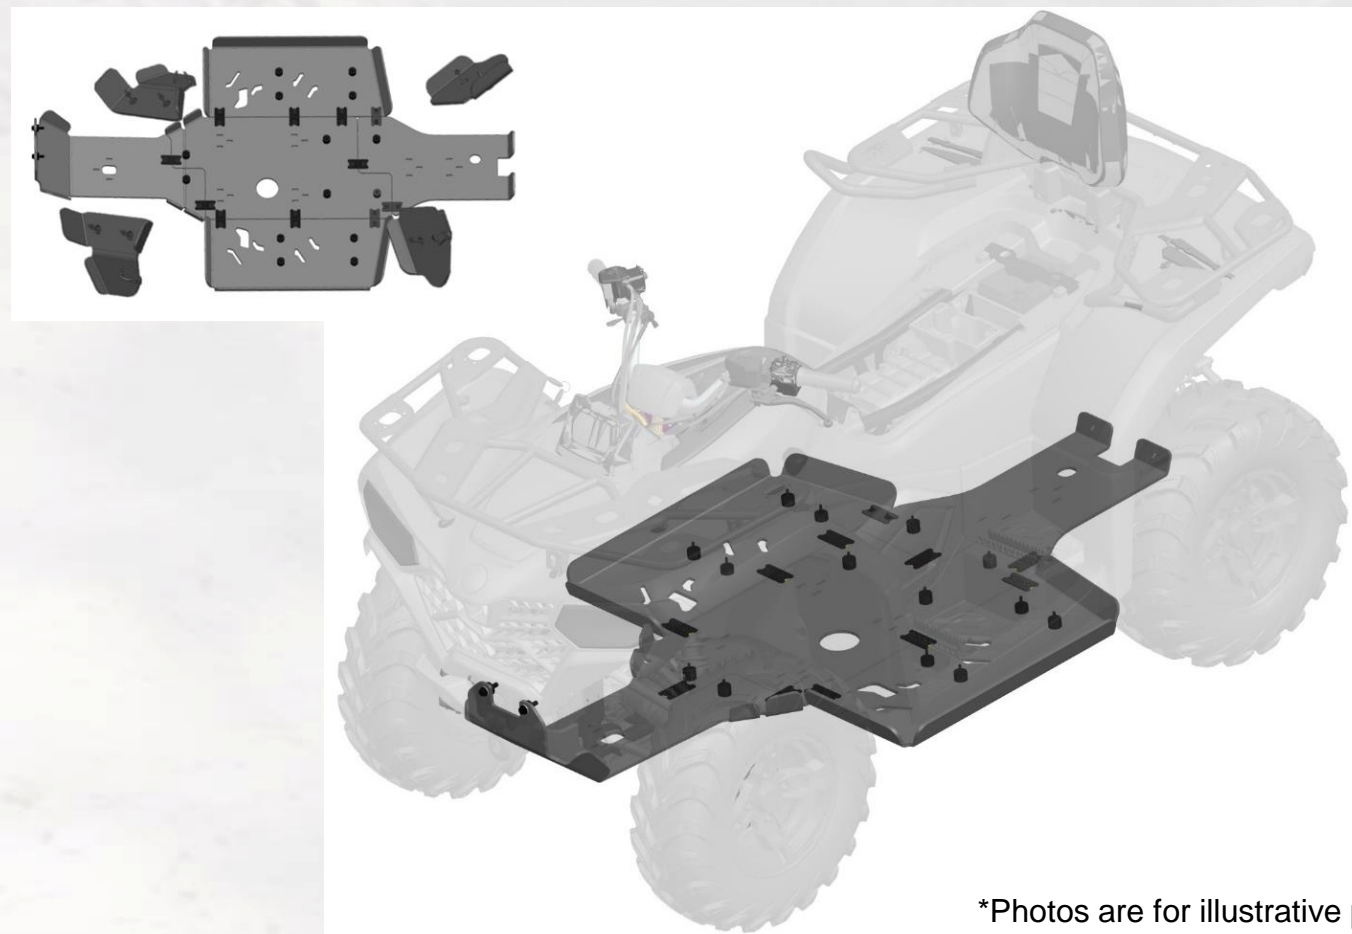

Features:

- Made of high density polyethylene HDPE (thickness 8mm)
- Ultimate durability
- Offering great protection in rough terrain
- Perfectly fit on CFORCE 400 Touring & CFORCE 500 Touring

Package Dimension	L (m)	W (m)	H (m)	VOL (m³)	G.W. (kg)	N.W. (kg)
	0.94	0.53	0.25	0.125	12.40	11.40

*Photos are for illustrative purposes only. Specs to change without notice. Subject to material object. Details in store.