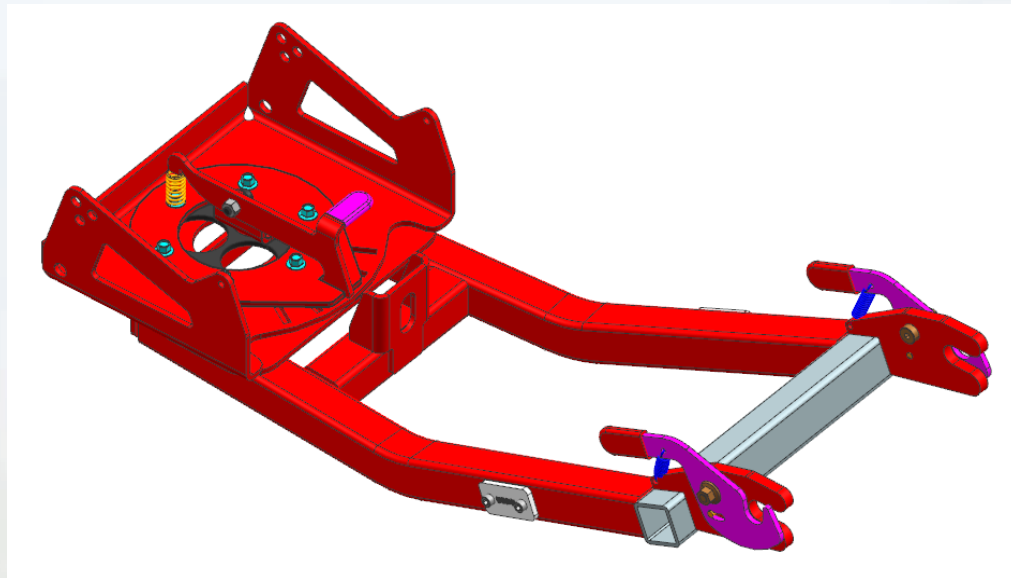

2023MY CFORCE 400 & 500 serial ACCESSORIES

Accessory Name: **Plow Push Tube Assembly**

Accessory Code: **5HYV-804200-1000**

Universal

Apply to

- ☒ CFORCE 400 S
- ☒ CFORCE 400 Touring
- ☒ CFORCE 500 S
- ☒ CFORCE 500 Touring

Features:

- For CFMOTO plow
- Plow wall thickness 5mm
- Attach the plow mount bracket at the front of U6 easily
- Increased sacrifice anodes for longer use of snow plows
- E-coated with black powder coat

**The other parts of the plow system need to be purchased separately.