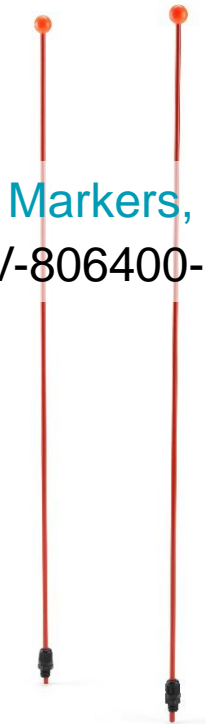

2023MY CFORCE 400 & 500 serial ACCESSORIES

Plow System

Plow Push Tube Assembly
5HYV-804200-1000

Plow Mount Bracket Assembly
9DSV-804100-6000

Plow Markers, Pair
5HYV-806400-1000

60" Plow Blade Assembly
9AWV-804300-2000