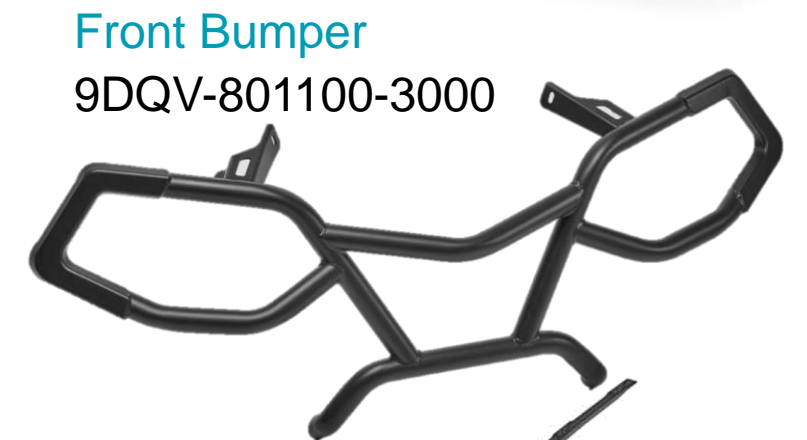

Basic Accessories

Rear Rack Extender
9DQV-802300-3000

Rear Bumper
9DQV-801300-3000

Rack Extender
9DRV-802400-3000

Front Rack Extender
9DQV-802200-3000

Front Bumper
9DQV-801100-3000

Fender Flares
9DQV-803100-3000

HDPE Skid plate – 1UP
9DQV-804100-3000

HDPE Skid plate – 2UP
9CQV-804200-3000

Heated Grips & Thumb Throttle
9DQV-808100-3000

*Photos are for illustrative purposes only. Specs to change without notice. Subject to material object. Details in store.