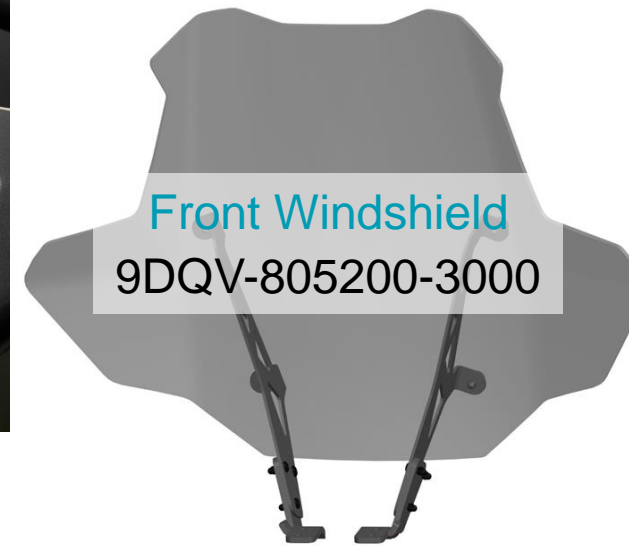

Seat Cover
9DQV-808400-3000

Front Windshield
9DQV-805200-3000