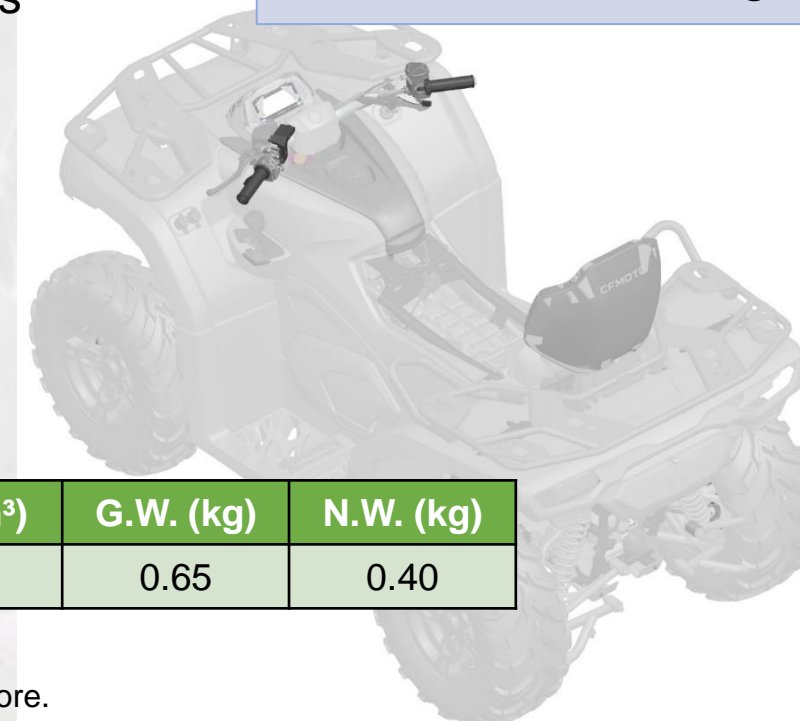

Accessory Code: **9DQV-808100-3000**

Features:

- LED dimmer facilitates reading temperature settings
- 4 temperature settings for thumb and grips
- Perfectly fit on CFMOTO ATV

Apply to

- CFORCE 400 S
- CFORCE 400 Touring
- CFORCE 500 S
- CFORCE 500 Touring