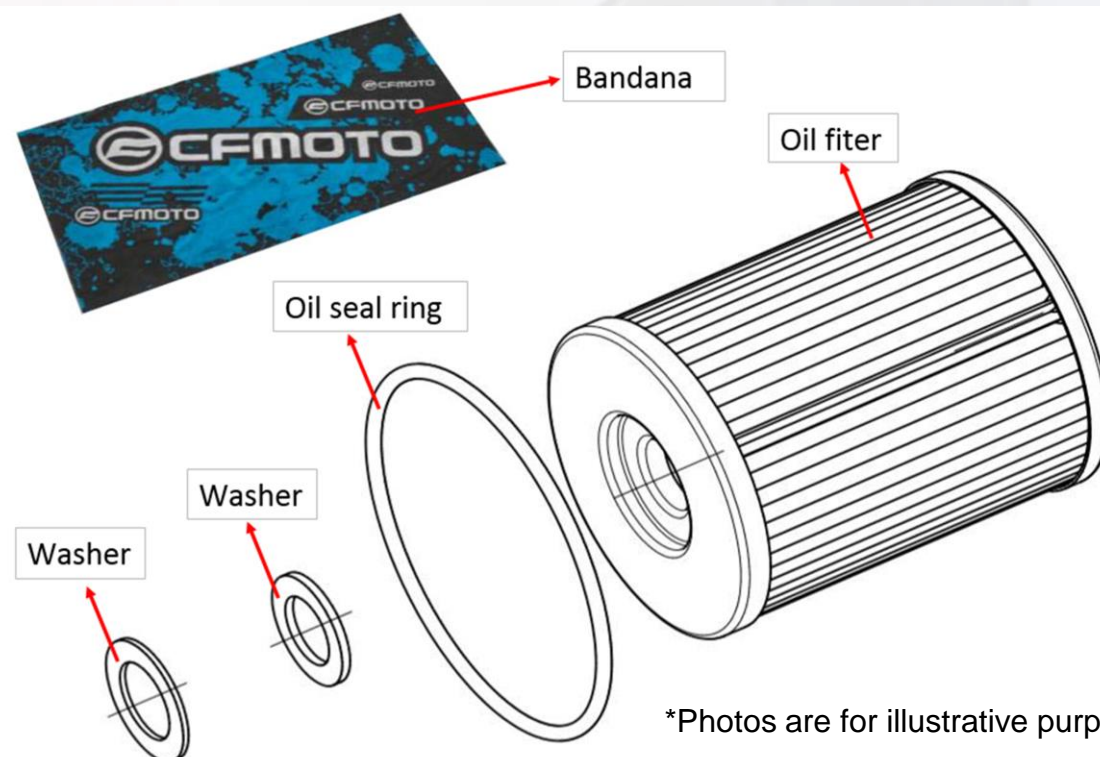

Package Dimension	L (m)	W (m)	H (m)	VOL (m³)	G.W. (kg)	N.W. (kg)
	0.09	0.07	0.09	0.001	0.70	0.60

*Photos are for illustrative purposes only. Specs to change without notice. Subject to material object. Details in store.