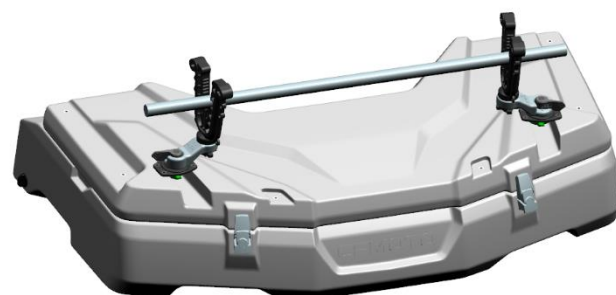

****need to order 4 CFConnect mounts (9DQV-809100-3000) with the front cargo box for CFORCE 400 S / 400 Touring.**

****Rack extender and tools holders need to be purchased individually.**

Features:

- Large storage capacity (14 Gallons, 54 Liters)
- Stylish look, Heavy duty plastic.
- The lid can be lifted by spring support, no fall down.
- The lid is multi-functional, with mounting holes for installing CFMOTO tool holders (852114-00001) or rack extender (9DQV-802200-3000), so some items can be loaded on the box firmly. (tools holders and rack extender need to be purchased individually.)
- With CFConnect, Easy to install and un-install, Tool-less.
- With water seal on the lid and No mounting holes inside of the box, a perfect water tight seal.
- The box bottom has draining hole for easy cleaning the inside of the box.
- Perfectly fit on CFORCE 400 S / 400 Touring & CFORCE 500 S / 500 Touring.