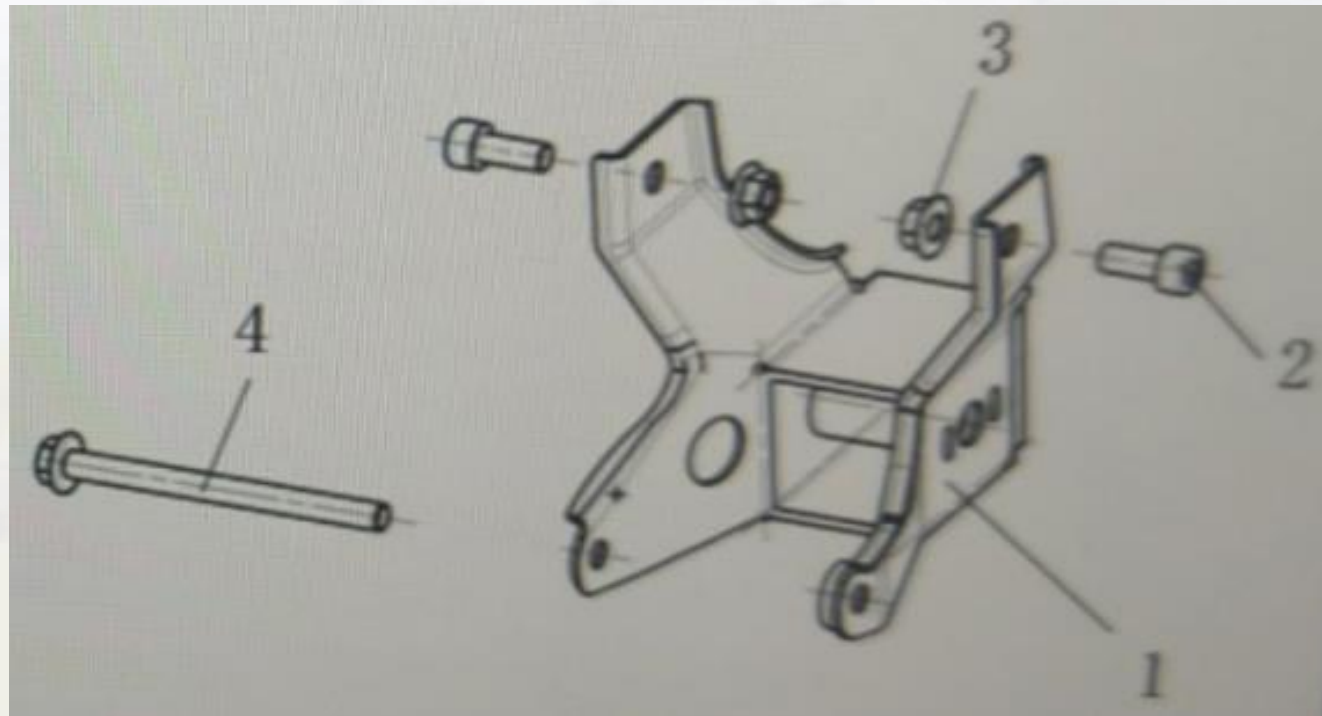

2023MY CFORCE 400 & 500 serial ACCESSORIES

Accessory Name: **Mounting Bracket, Hitch Kit**

Accessory Code: **9DQV-808300-3000**

Apply to

- ☒ CFORCE 400 S
- ☒ CFORCE 400 Touring
- ☒ CFORCE 500 S
- ☒ CFORCE 500 Touring

Features:

- This mounting bracket can be installed on vehicle for receiving 2 inch hitch kit.
- Easy to install and remove
- E-coated with black powder coat

** This mounting bracket is available for U.S. 2023MY 400cc and 500cc ATVs, because of U.S. 2023MY 400cc and 500cc ATVs has no mounting bracket as standard part.