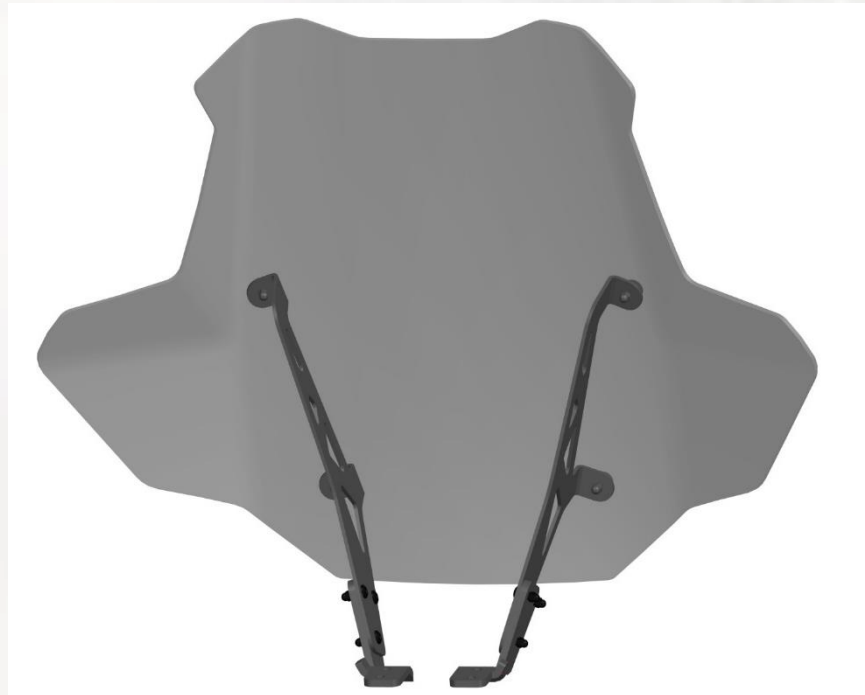

2023MY CFORCE 400 & 500 serial ACCESSORIES