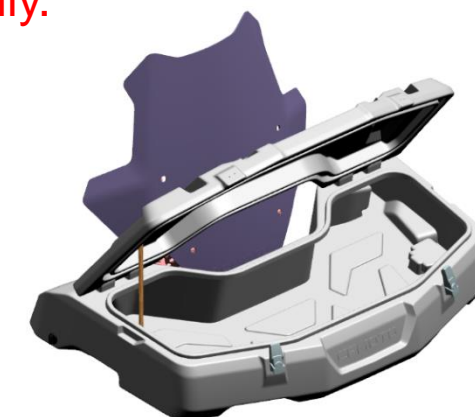

2023MY CFORCE 400 & 500 serial ACCESSORIES

Apply to

- ☒ CFORCE 400 S
- ☒ CFORCE 400 Touring
- ☒ CFORCE 500 S
- ☒ CFORCE 500 Touring

Accessory Name: Front Cargo Box Assembly (lock latch)

Accessory Code: 9DQV-806200-3000

**need to order 4 CFConnect mounts (9DQV-809100-3000) with the front cargo box for CFORCE 400 S / 400 Touring.

**Rack extender and tools holders need to be purchased individually.

Features:

- Large storage capacity (14 Gallons, 54 Liters)
- Stylish look, Heavy duty plastic.
- The lid can be lifted by spring support, no fall down.
- The lid is multi-functional, with mounting holes for installing CFMOTO tool holders (852114-00001) or rack extender (9DQV-802200-3000), so some items can be loaded on the box firmly. (tools holders and rack extender need to be purchased individually.)
- With CFConnect, Easy to install and un-install, Tool-less.
- With water seal on the lid and No mounting holes inside of the box, a perfect water tight seal.
- The box bottom has draining hole for easy cleaning the inside of the box.
- Perfectly fit on CFORCE 400 S / 400 Touring & CFORCE 500 S / 500 Touring.

Package Dimension	L (m)	W (m)	H (m)	VOL (m³)	G.W. (kg)	N.W. (kg)
	1.09	0.57	0.16	0.10	3.75	2.75

*Photos are for illustrative purposes only. Specs to change without notice. Subject to material object. Details in store.