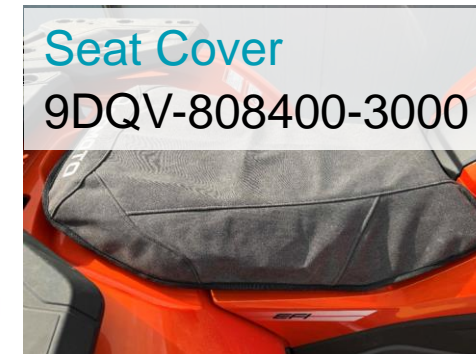

CFConnect Mount
9DQV-809100-3000

Front Windshield
9DQV-805200-3000

Whip Flag
9DSV-807100-6000

Seat Cover
9DQV-808400-3000

Vehicle Cover - dark green
85224Z-00000
Vehicle Cover - CFMOTO blue
85224Z-00100

NOTE:
✓ Dust Proof
✓ Water Proof
✓ U.V. Proof