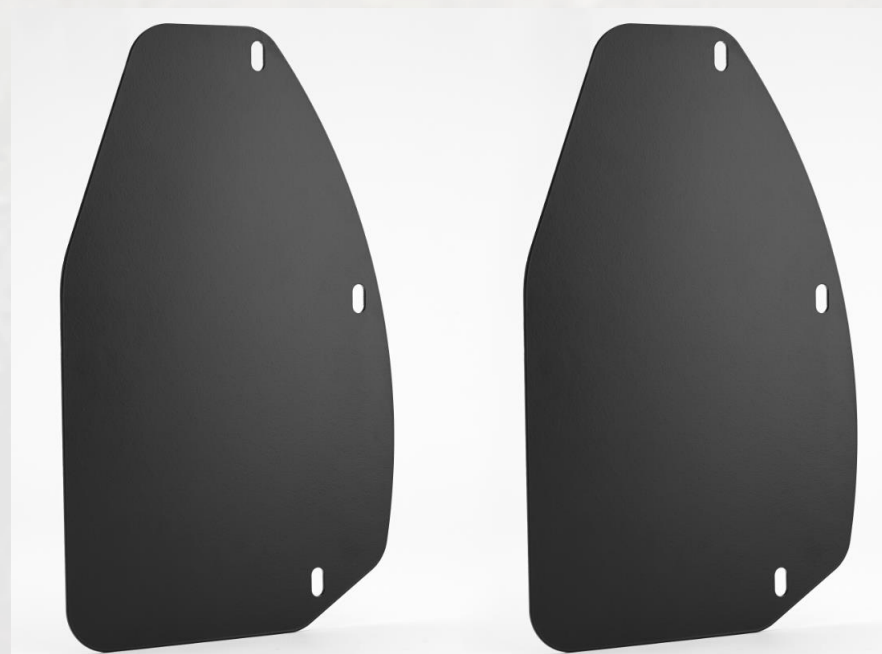

2023MY CFORCE 400 & 500 serial ACCESSORIES

Universal

Accessory Name: **Plow Fender**

Accessory Code: **5HYV-804400-1000**

Features:

- For CFMOTO plow
- Wall Thickness: 3mm
- Install on CFMOTO plow system easily
- E-coated with black powder coat
- **Reminding: this code is for 1 plow fender, please remember to order a pair of fenders for your plow.**

Apply to

- ☒ CFORCE 400 S
- ☒ CFORCE 400 Touring
- ☒ CFORCE 500 S
- ☒ CFORCE 500 Touring

**The other parts of the plow system need to be purchased separately.

Package Dimension	L (m)	W (m)	H (m)	VOL (m³)	G.W. (kg)	N.W. (kg)	Remark
	0.46	0.28	0.05	0.006	21.50	20.60	10 pcs in 1 box

*Photos are for illustrative purposes only. Specs to change without notice. Subject to material object. Details in store.