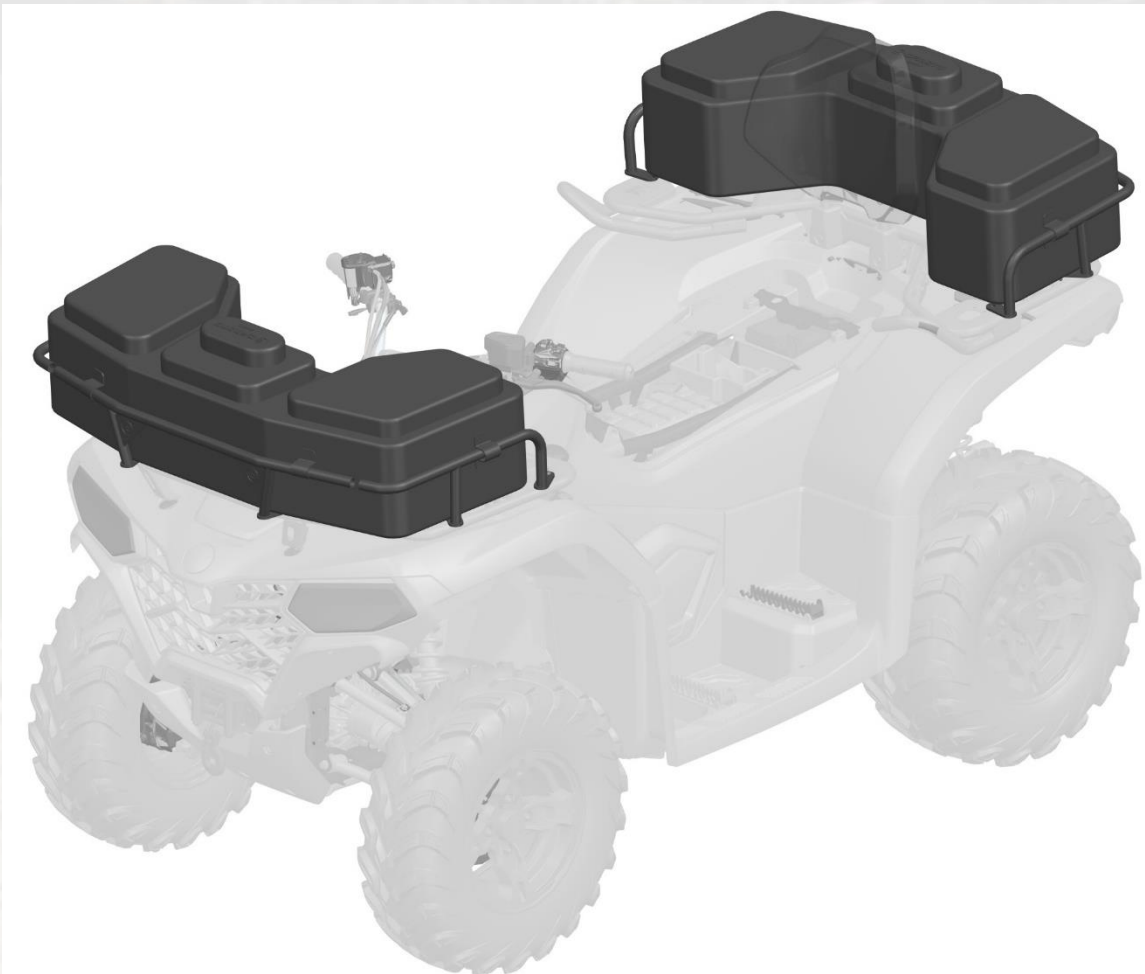

Features:

- This canvas storage bag includes 5 individual storage spaces and 1 portable bag.
- The main storage bag can be divided into 3 pcs spaces by dividers.
- IPX4 waterproof
- Large capacity 99L

****It could be used on CFMOTO CFORCE with rear rack extenders.**