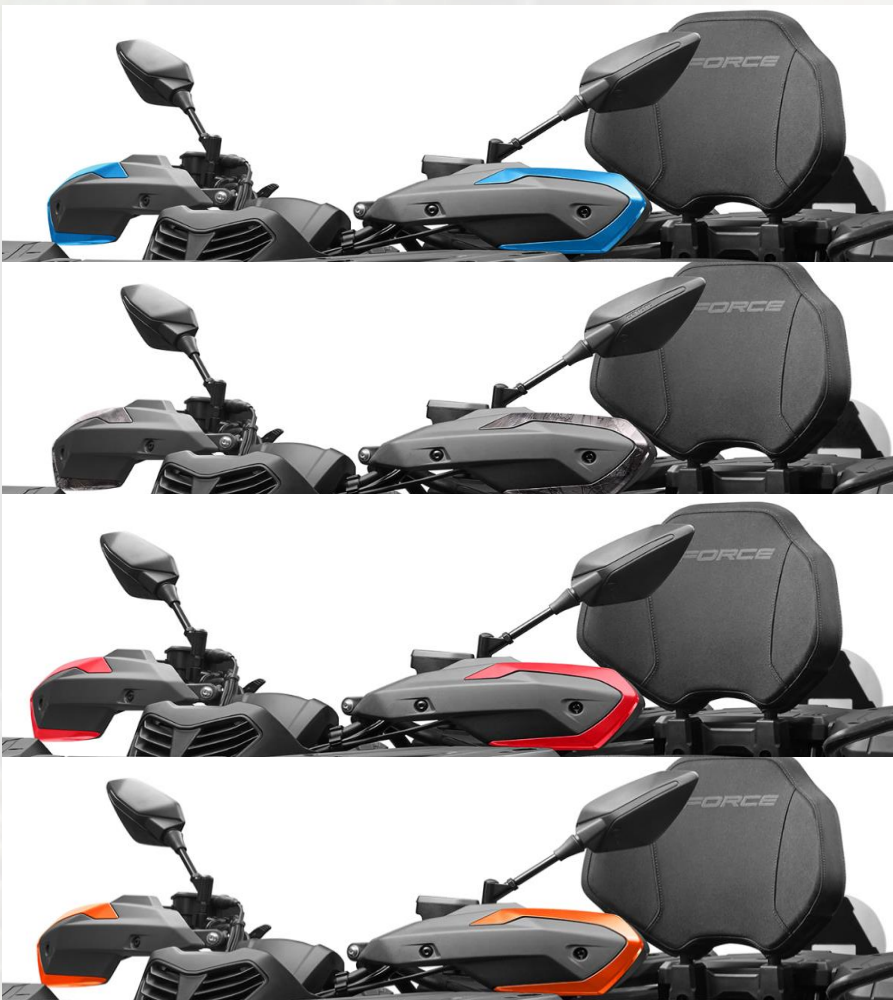

2023MY CFORCE 400 & 500 serial ACCESSORIES

ACCESSORY CODE	ACCESSORY NAME
9DRV-804500-3000	Hand Guard Kit (New Royal Blue)
9DRV-804600-3000	Hand Guard Kit (Camo)
9DRV-804700-3000	Hand Guard Kit (Red)
9DRV-804800-3000	Hand Guard Kit (Orange)
9AW#-804700-2000	Hand Guard Kit (Black)

Apply to

- ☒ CFORCE 400 S
- ☒ CFORCE 400 Touring
- ☒ CFORCE 500 S
- ☒ CFORCE 500 Touring

Features:

- Protect driver's hands
- Hard plastic cover and plastic bracket
- Fit on CFORCE 400 S / 400 Touring & CFORCE 500 S / 500 Touring perfectly