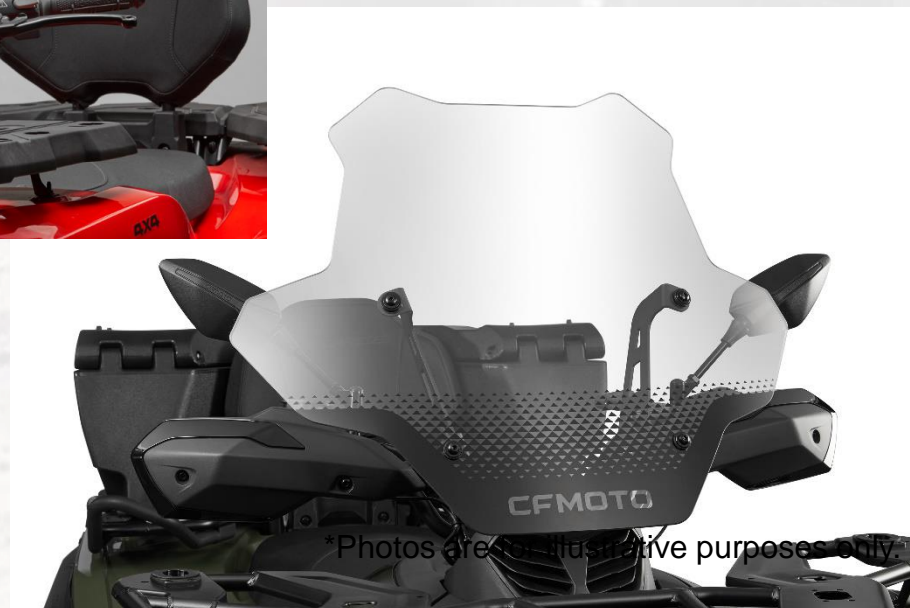

Features:

- Made of impact-resistant Acrylic
- Stable, quiet at low speed riding condition
- Excellent visibility, UV and weather endurance with no yellowing
- Driver wind protection
- Easy to install

Package Dimension	L (m)	W (m)	H (m)	VOL (m³)	G.W. (kg)	N.W. (kg)
	0.82	0.69	0.21	0.12	5.14	4.14

*Photos are for illustrative purposes only. Specs to change without notice. Subject to material object. Details in store.